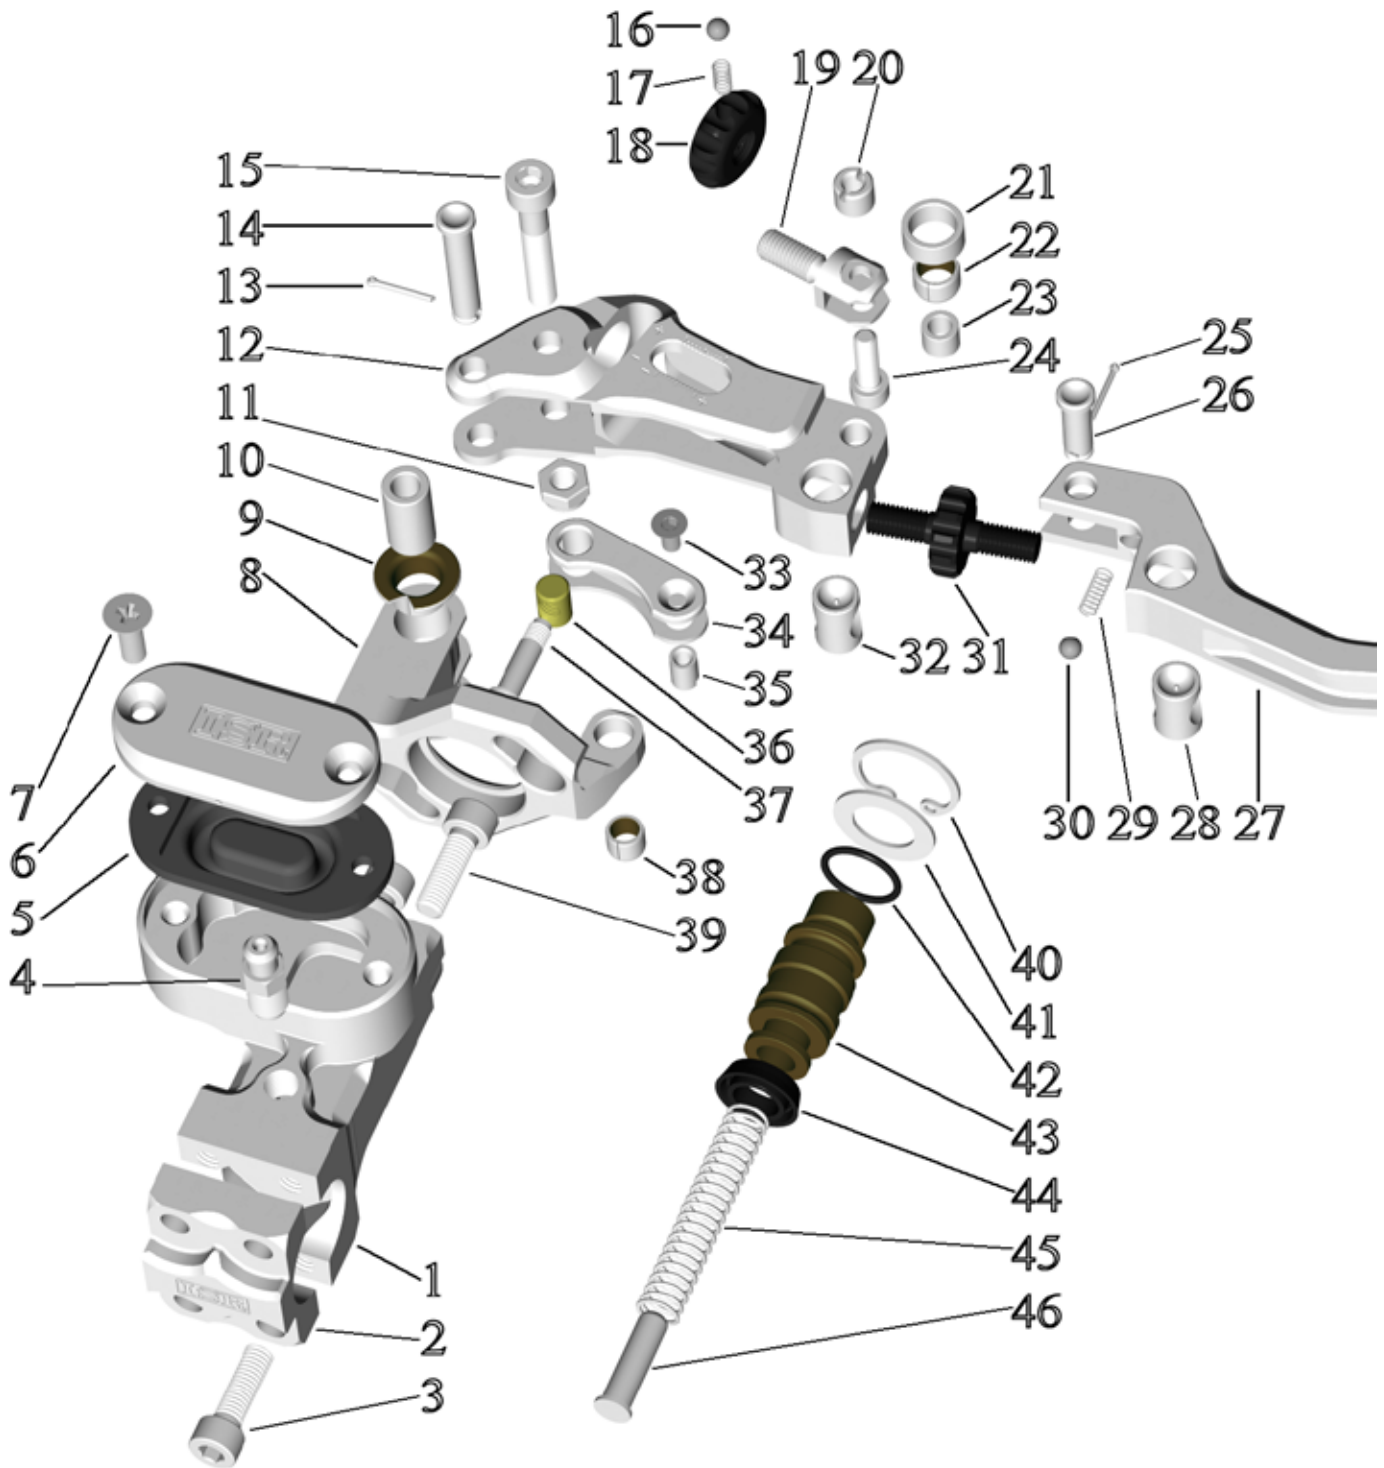

SPARE PARTS

MASTER CYLINDER FRONT

21-012

Pos No.	Part Number	Description	Qty	Pos No.	Part Number	Description	Qty
1	21-012-01	Body Ø 17.5 mm RH	1	29	98-03003-03010	Spring	1
	21-012-02	Body Ø 17.5 mm LH	1	30	93-01-00475	Ball Ø 4.75 mm	1
	21-012-03	Body Ø 15.87 mm RH	1	31	21-141-00	Adjust screw	1
	21-012-04	Body Ø 15.87 mm LH	1	32	21-140-00	Nut M7 x 1	1
2	21-120-00	Clamp 22mm Handlebar	1	33	91-0404-007	Screw M4 x 7	1
3	91-0106-020	Screw M6 x 20	4	34	21-155-00	Link	1
4	97-210-01	Bleeder M8	1	35	21-157-00	Nut M4	1
5	21-142-00	Gasket	1	36	21-238-00	Joint	1
6	21-129-00	Cover	1	37	21-239-00	Push rod	1
7	91-0705-014	Screw M5 x 14	2	38	94-0108-1006	Bushing	1
8	21-163-00	Lever holder	1	39	91-0106-020	Screw M6 x 20	2
9	94-0110-177	Bushing	2	40	92-1022-001	Circlip Ø 22 mm	1
10	21-132-00	Pivot	1	41	21-005-13	Washer Ø 17.5 mm	1
11	91-0206	Nut M6	1	42	21-115-00	O-ring Ø 17.5 mm	1
12	21-158-00	Lever part one	1		21-163-00	O-ring Ø 15.87 mm	1
13	93-0212-00	Split pin	1	43	21-111-03	Piston Ø 17.5 mm	1
14	21-138-01	Bolt	1		21-162-00	Piston Ø 15.87 mm	1
15	91-0106-035	Screw M6 x 35	1	44	21-146-00	Seal Ø 17.5 mm	1
16	93-01-00400	Ball Ø4 mm	1		21-161-00	Seal Ø 15.87 mm	1
17	98-01003-05004	Spring	1	45	21-160-00	Spring	1
18	21-151-00	Adjust wheel	1	46	21-159-00	Spring guide	1
19	21-152-00	Adjust fork	1		21-146-OA	Seal Kit Ø 17.5 mm (1 No:42, 1 No:44)	1
20	21-154-00	Nut M5	1		21-161-OA	Seal Kit Ø 15.87 mm (1 No:42, 1 No:44)	1
21	21-153-00	Wheel	1		21-163-BA	Parts 8, 9, 33, 34, 35, 36, 37, 38	
22	94-0105-0806	Bushing	1				
23	21-156-00	Sleeve	1				
24	91-0105-016	Screw M5 x 16	1				
25	93-0212-00	Split pin	1				
26	21-138-00	Bolt	1				
27	21-139-00	Lever part two	1				
28	21-140-01	Nut M7 x 1 LH	1