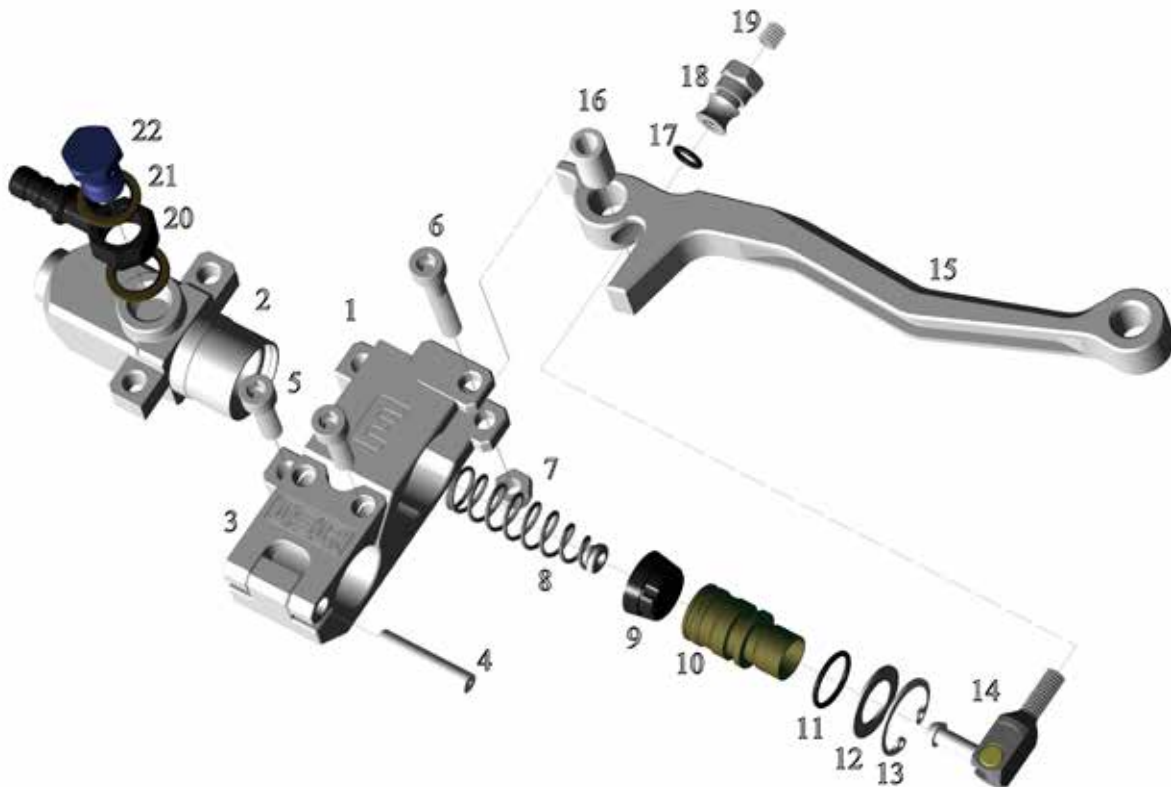

Pos No.	Part Number	Description	Qty
1	21-006-01	Body Ø 17.5 mm RH	1
	21-006-02	Body Ø 17.5 mm LH	1
2	21-006-03	Body Ø 14 mm RH	1
	21-006-04	Body Ø 14 mm LH	1
3	21-136-01	Banjo	1
4	21-120-00	Clamp	1
5	95-14-012	Washer	2
6	91-0106-035	Screw M6 x 35	1
7	91-0206	Nut M6	1
8	21-135-00	Banjo Bolt M12	1
9	91-0106-020	Screw M6 x 20	4
10	21-117-OA	Spring assy.	1
11	21-116-00	Seal Ø 17.5 mm	1
	21-123-00	Seal Ø 14 mm	1
12	21-111-00	Piston Ø 17.5 mm	1
	21-124-20	Piston Ø 14 mm	1
13	21-115-00	O-ring Ø 17.5 mm	1
	21-125-00	O-ring Ø 14 mm	1
14	21-005-13	Washer Ø 17.5 mm	1
	21-005-14	Washer Ø 14 mm	1
15	92-1022-001	Circlip Ø 22 mm	1
16	21-126-OA	Adjustm. piece assy.	1
17	21-108-00	Lever	1
18	21-132-00	Pivot	1
19	21-133-00	Adjustment nut	1
20	95-02-5189	O-ring 6.07 x 1.78	1
21	91-0506-00	Screw M6 x 6	1
(22)	21-116-OA	Seal Kit Ø 17.5 mm	1
	21-123-OA	Seal Kit Ø 14 mm	1

Pos No.	Part Number	Description	Qty
1	21-007-01	Body	1
2	21-007-02	Cylinder	1
3	21-007-03	Clamp	1
4	21-007-04	Pin Ø 6 x 30	1
5	91-0106-020	Screw M6 x 20	4
6	91-0106-035	Screw M6 x 35	1
7	91-0206	Nut M6	1
8	21-117-OA	Spring Assy.	1
9	21-116-00	Seal Ø17.5 mm	1
10	21-111-00	Piston Ø 17.5 mm	1
11	21-115-00	O-ring Ø 17.5 mm	1
12	21-005-13	Washer	1
13	92-1022-001	Circlip Ø22 mm	1
14	21-126-OA	Adjustm. piece assy.	1
15	21-108-00	Lever	1
	21-137-OA	Lever Adjustable	1
16	21-132-00	Pivot	1
17	95-02-5189	O-ring 6.07 x 1.78	1
18	21-133-00	Adjustment Nut	1
19	91-0506-00	Screw M6 x 6	1
20	21-136-01	Banjo	1
21	95-14-012	Washer	2
22	21-135-00	Banjo Bolt M12	1
	21-116-OA	Seal Kit Ø 17.5 mm (1 No.9 , 1 No.11)	1