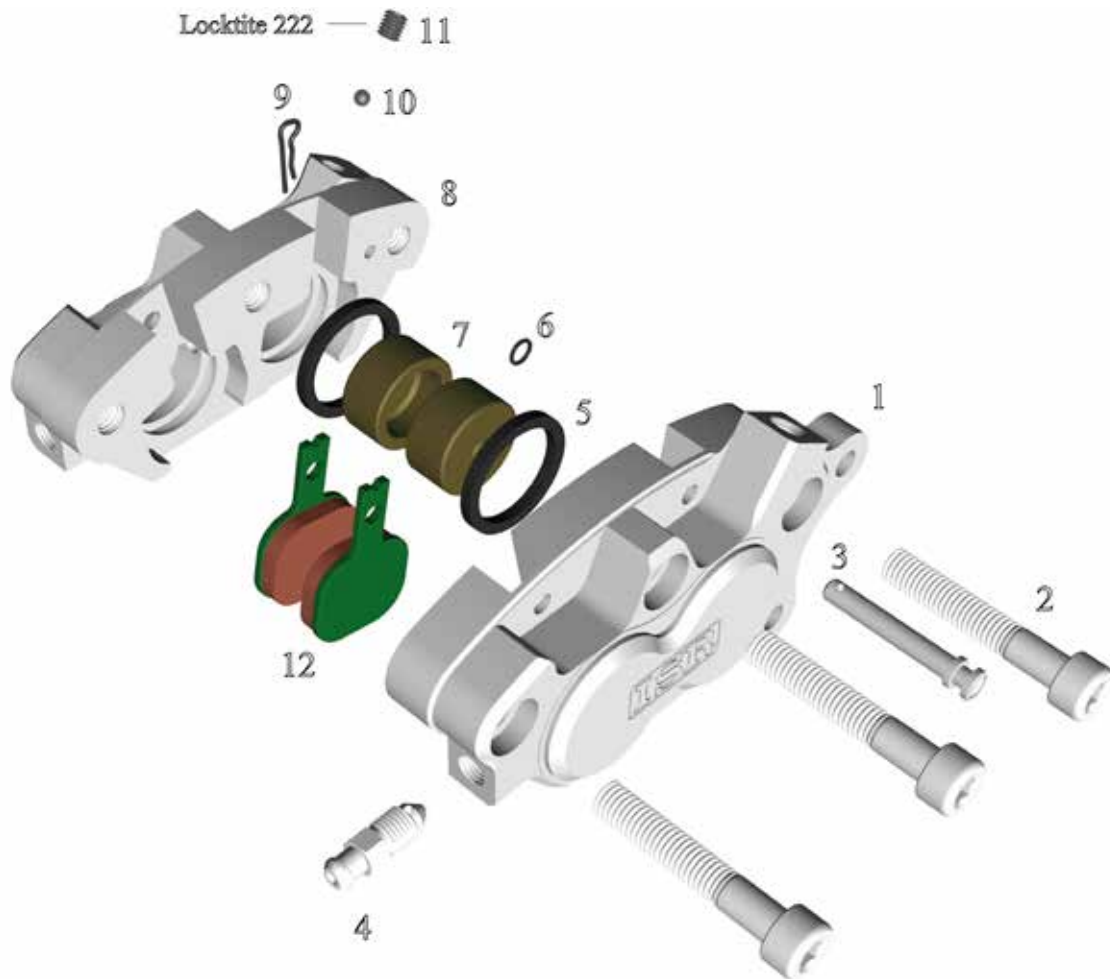

Pos No.	Part Number	Description	Qty
1	22-043	Body Outer	1
2	91-0108-045	Bolt M8 x 45	3
3	22-101-00	Pin 5 x 31	2
4	97-210-01	Bleed Bolt M8	2
5	95-04-025	Piston Seal Ø 25 mm	4
6	95-02-5551	O-ring 4.48 x 1.78	1
7	22-025-131	Piston Ø 25 mm	4
8	22-043	Body Inner	1
9	93-0310-060	Spring Pin 6 mm	2
10	93-01-00400	Ball Ø 4 mm	1
11	91-0506-00	Screw M6 x 6 (Locktite™)	1
12	29-002	Pads / Pair	2
	27-011-OA	Seal Kit (4 No.5 , 1 No. 6)	1