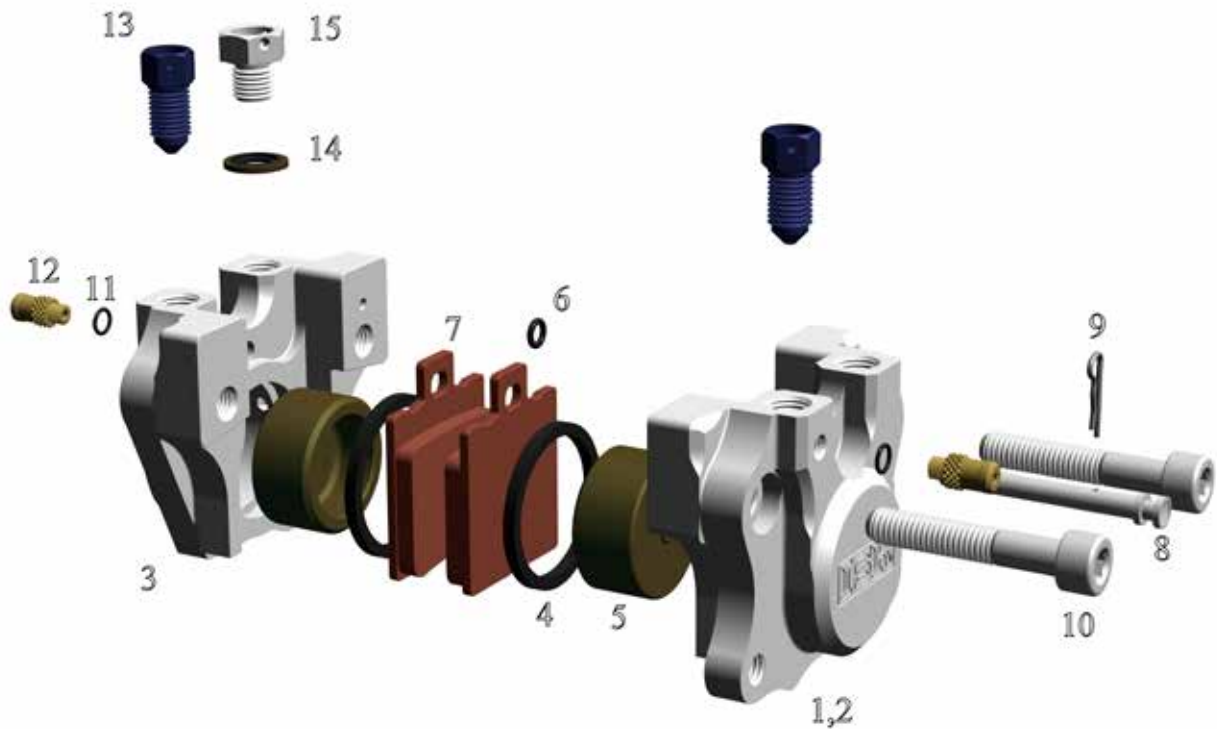

Pos No.	Part Number	Description	Qty
1	21-137-00	Lever part one	1
2	21-138-00	Bolt	1
3	93-0212-00	Split pin	1
4	21-139-00	Lever part two	1
5	21-140-00	Nut M7 x 1	1
6	21-141-00	Adjust screw	1
7	21-140-01	Nut M7 x 1 LH	1
8	98-03003-03010	Spring	1
9	93-01-00475	Ball Ø 4.75 mm	1

Locktite 222 — 4

Pos No.	Part Number	Description	Qty
1	22-023-01	Body Outer	1
2	95-02-5551	O-ring 4.48 x 1.78	2
3	22-023-02	Body Inner	1
4	91-0506-00	Screw M6 x 6 (Locktite™)	1
5	93-01-00400	Ball Ø 4 mm	1
6	91-0806-006	Bleeder Screw M6 x 6	4
7	95-14-006	Washer	4
8	22-043-200	Piston Ø 43 mm	2
9	95-04-043	Piston Seal Ø 43 mm	2
10	SBS 504	Pads SBS / Pair	1
	27-009-OA	Seal Kit (2 No.2 , 2 No. 9)	1

Pos No.	Part Number	Description	Qty
1	22-025	Body Outer	1
2	91-0308-055	Bolt M8 x 55	2
3	91-0308-045	Bolt M8 x 45	1
4	93-0650-046	Pin 5 x 46	2
5	97-006-OA	Bleeder Bolt	2
6	95-04-034	Piston Seal Ø 34 mm	4
7	22-034-170	Piston Ø 34 mm	4
8	95-02-5551	O-ring 4.48 x 1.78	1
9	93-0310-060	Spring Pin	2
10	22-025	Body Inner	1
11	93-01-00400	Ball Ø 4 mm	1
12	91-0506-00	Screw M6 x 6	1
13	22-016-01	Bleeder Hose Nipple	2
14	95-02-5551	O-ring 4.48 x 1.78	2
15	SBS 519	Pads SBS / Pair	2
	FDB 207	Pads Ferodo / Pair	2
	27-005-OA	Seal Kit (4 No.6 , 1 No.8)	1

Locktite 222 — 6

Pos No.	Part Number	Description	Qty
1	22-026-01	Body Outer	1
2	91-0210-060	Bolt M10 x 60	2
3	95-02-5551	O-ring 4.48 x 1.78	2
4	22-026-03	Bracket	1
5	22-026-02	Body Inner	1
6	91-0506-00	Screw M6 x 6 (Locktite™)	1
7	93-01-00400	Ball Ø 4 mm	1
8	91-0806-006	Bleeder Screw M6 x 6	4
9	95-14-006	Washer	4
10	22-043-200	Piston Ø 43 mm	2
11	95-04-043	Piston Seal Ø 43 mm	2
12	SBS 504	Pads SBS / Pair	1
	27-009-OA	Seal Kit (2 No.3 , 2 No. 11)	1