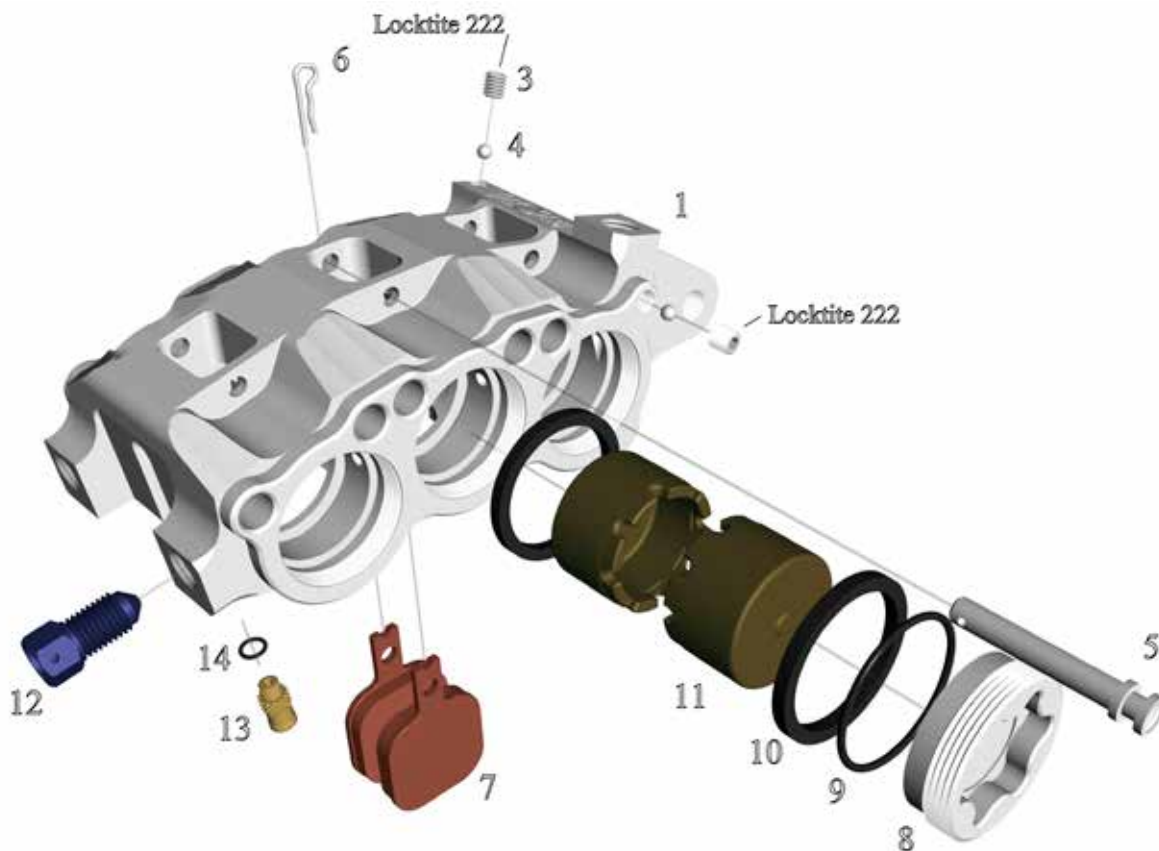

Pos No.	Part Number	Description	Qty
1	22-042	Body RH	1
	22-042	Body LH	1
3	91-0506-00	Screw M6 x 6 (Locktite™)	2
4	93-01-00400	Ball Ø 4 mm	2
5	22-101-00	Pin 5 x 31 mm	3
6	93-0310-060	Spring Pin 6 mm	3
7	29-001	Pads / Pair	3
8	22-103-00	Cap (032)	3
9	95-02-3887	O-ring Ø 32.1 x 1.6	3
10	95-04-030	Piston Seal Ø 30 mm	6
11	22-030-200	Piston Ø 30 x 20 mm	6
12	97-006-OA	Bleeder Bolt	2
13	22-016-01	Bleeder Hose Nipple	2
14	95-02-5551	O-ring 4.48 x 1.78	2
	27-006-OA	Seal Kit (3 No. 9 , 6 No. 10)	1