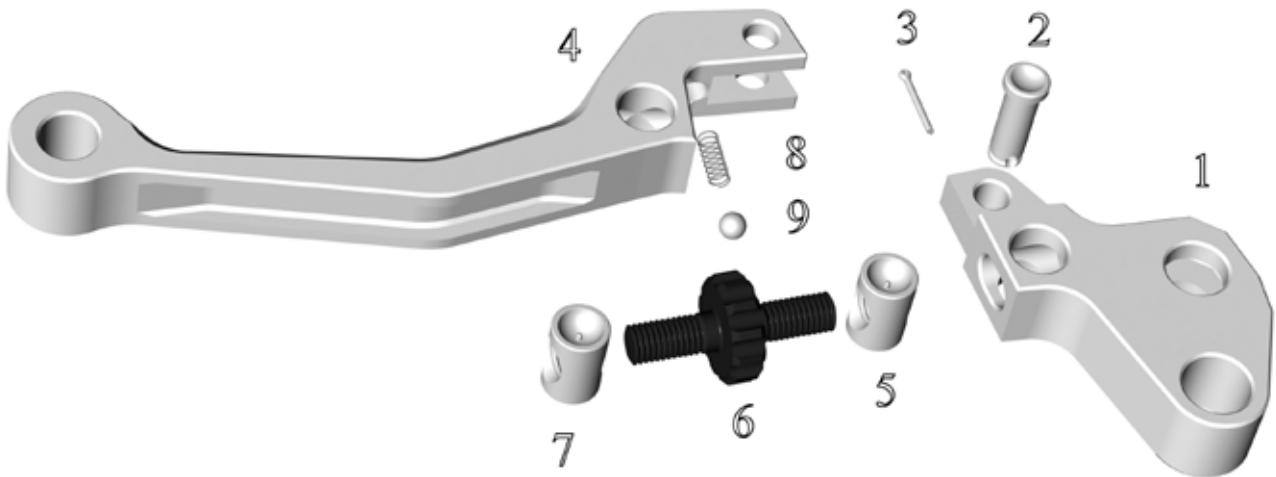

Pos No.	Part Number	Description	Qty
1	71-104-00	Lever part one	1
2	21-138-00	Bolt	1
3	93-0212-00	Split pin	1
4	21-139-00	Lever part two	1
5	21-140-00	Nut M7 x 1	1
6	21-141-00	Adjust screw	1
7	21-140-01	Nut M7 x 1 LH	1
8	98-03003-03010	Spring	1
9	93-01-00475	Ball Ø 4.75 mm	1