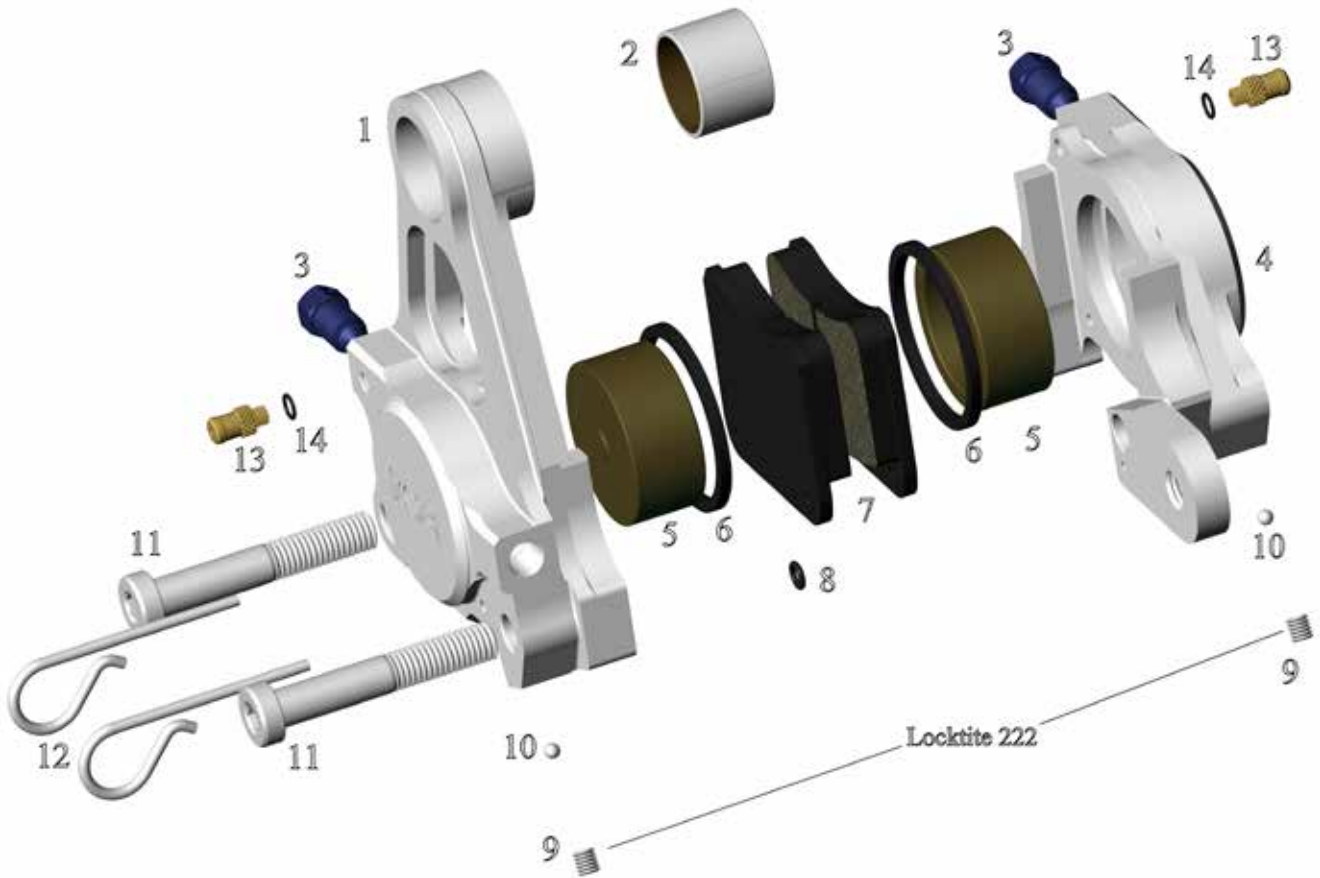

Pos No.	Part Number	Description	Qty
1	22-030-	Body Outer	1
2	94-0125-2820	Sleeve Ø 25 mm	1
3	97-006-OA	Bleed Bolt	2
4	22-030-	Body Inner	1
5	22-043-200	Piston Ø 43 mm	2
6	95-04-043	Piston Seal Ø 43 mm	2
7	FDB 342	Pads Ferodo / Pair	1
	SBS 523	Pads SBS / Pair	1
8	95-02-5551	O-ring 4.48 x 1.78	1
9	93-01-00400	Ball Ø 4 mm	2
10	91-0506-00	Screw M6 x 6 (Locktite™)	2
11	91-0210-060	Bolt M10 x 60	2
12	22-105-00	Pin	2
13	22-016-01	Bleeder Hose Nipple	2
14	95-02-5551	O-ring 4.48 x 1.78	2
	27-010-OA	Seal Kit (2 No.6 , 1 No. 8)	1