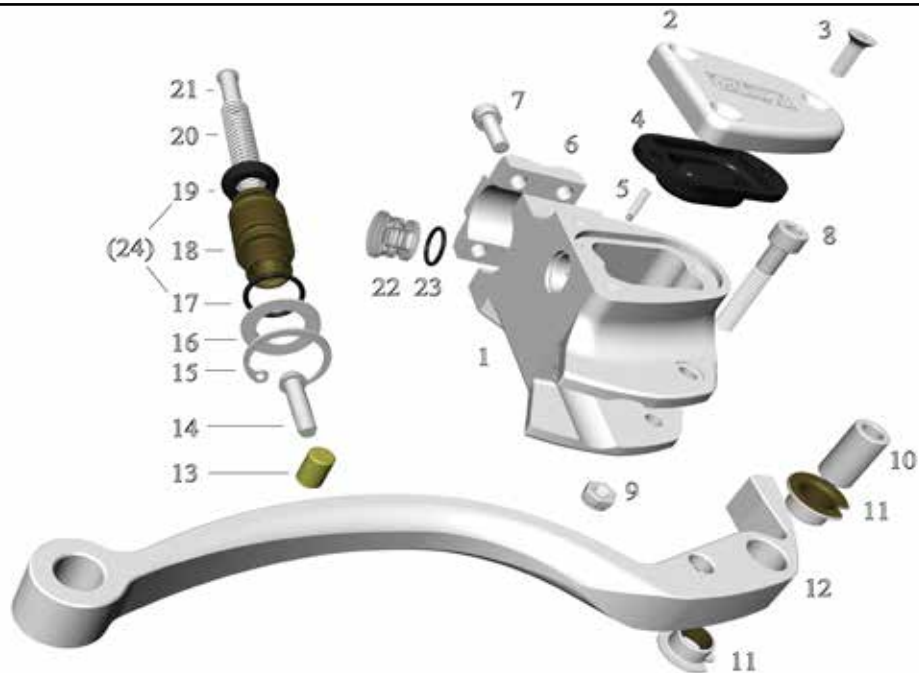

Pos No.	Part Number	Description	Qty
1	21-013-01	Body Ø 17.5 mm RH	1
	21-013-02	Body Ø 17.5 mm LH	1
	21-013-03	Body Ø 15.87 mm RH	1
	21-013-04	Body Ø 15.87 mm LH	1
2	21-143-00	Cover RH	1
	21-144-00	Cover LH	1
3	91-0705-014	Screw M5 x 14	3
4	21-142-00	Gasket	1
5	91-0503-12	Screw M3 x 12	2
6	21-128-00	Clamp	1
7	91-0106-020	Screw M6 x 20	4
8	91-0106-035	Screw M6 x 35	1
9	91-0206	Nut M6	1
10	21-132-00	Pivot	1
11	94-0110-177	Bushing	2
12	21-145-00	Lever	1
13	21-238-00	Joint	1
14	21-239-00	Push rod	1
15	92-1022-001	Circlip Ø 22 mm	1
16	21-005-13	Washer Ø 22 mm	1
17	21-115-00	O-ring Ø 17.5 mm	1
	21-163-00	O-ring Ø 15.87 mm	1
18	21-111-03	Piston Ø 17.5 mm	1
	21-162-00	Piston Ø 15.87 mm	1
19	21-146-00	Seal Ø 17.5 mm	1
	21-161-00	Seal Ø 15.87 mm	1
20	21-160-00	Spring	1
21	21-159-00	Spring Guide	1
22	21-149-00	Level Glass	1
23	95-02-2828	O-ring Ø 10 x 1.4 mm	1
(24)	21-146-OA	Seal Kit Ø 17.5 mm	1
	21-161-OA	Seal Kit Ø 15.87 mm	1