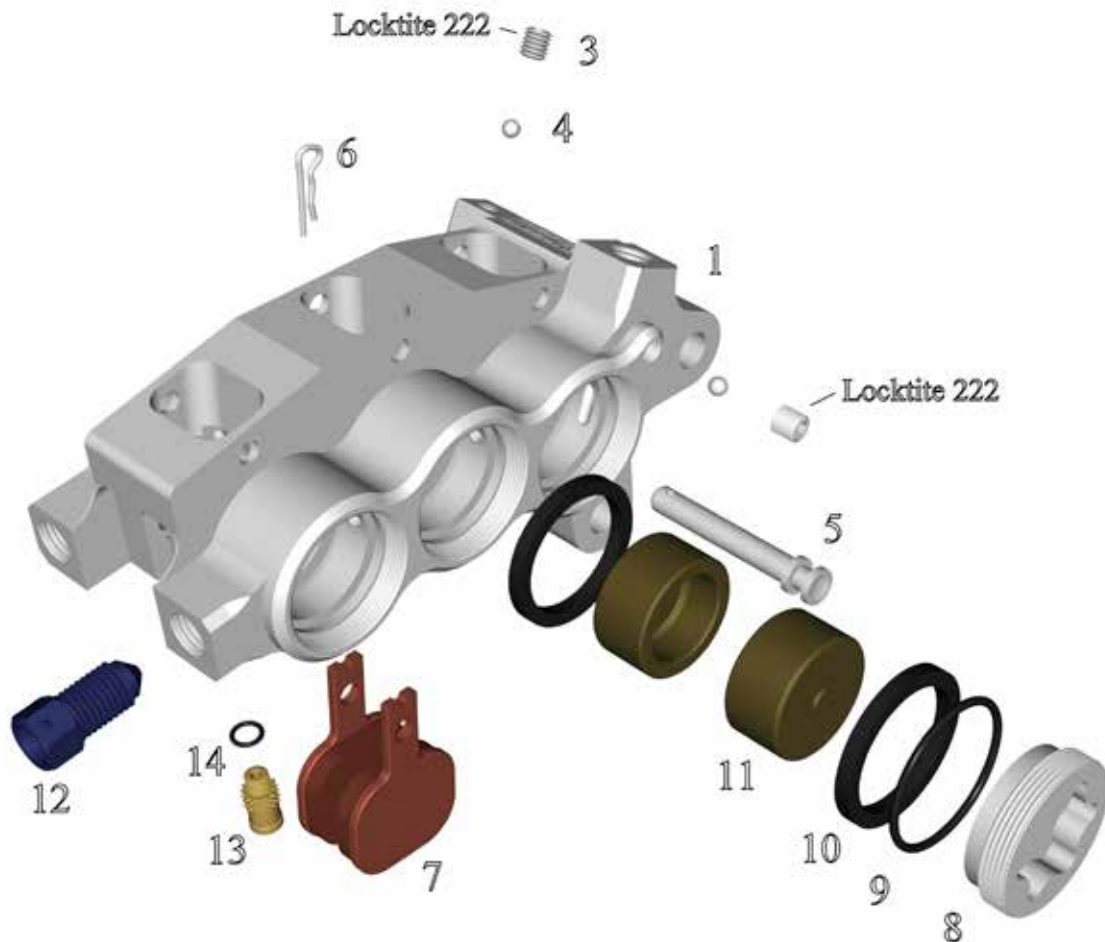

Pos No.	Part Number	Description	Qty
1	22-034	Body RH	1
	22-034	Body LH	1
3	91-0506-00	Screw M6 x 6 (Locktite™)	2
4	93-01-00400	Ball Ø 4 mm	2
5	22-101-00	Pin 5 x 31 mm	3
6	93-0310-060	Spring Pin 6 mm	3
7	29-002	Pads / Pair	3
8	22-104-00	Cap (034)	3
9	95-02-3885	O-ring Ø 27.1 x 1.6	3
10	95-04-025	Piston Seal Ø 25 mm	6
11	22-025-130	Piston Ø 25 mm	6
12	97-006-OA	Bleeder Bolt	2
13	22-016-01	Bleeder Hose Nipple	2
14	95-02-5551	O-ring 4.48 x 1.78	2
	27-007-OA	Seal Kit (3 No. 9 , 6 No. 10)	1