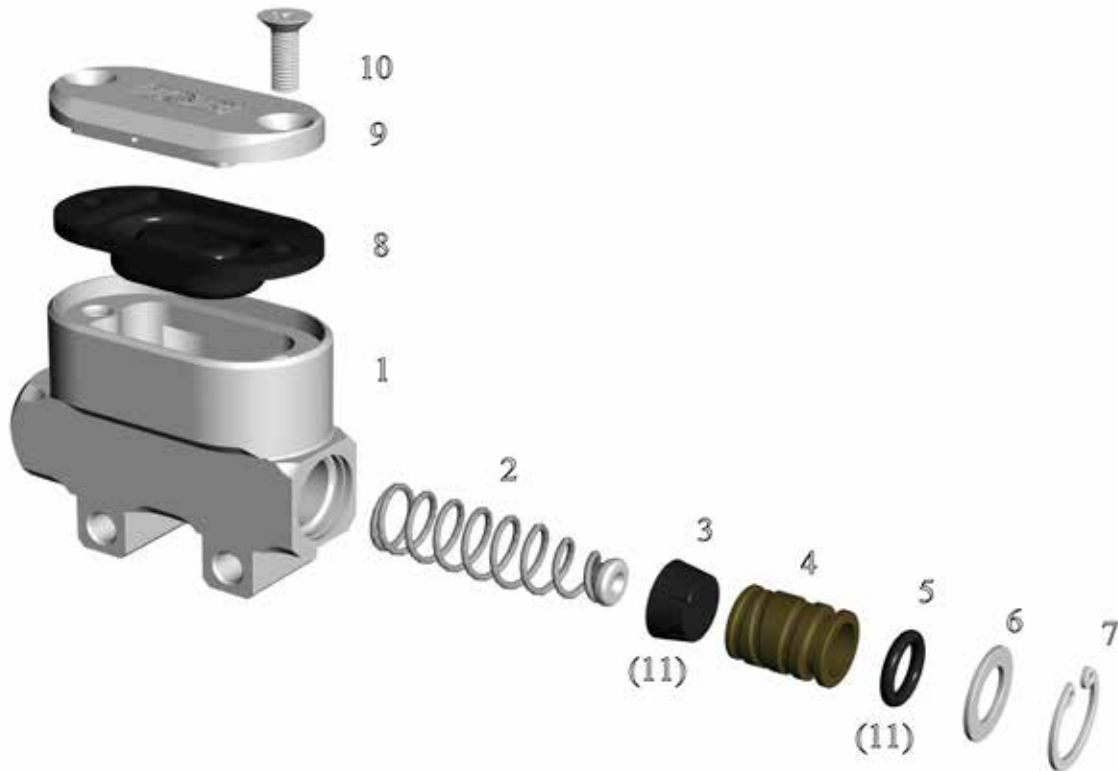

Pos No.	Part Number	Description	Qty
1	21-010-03	Body	1
2	21-117-OA	Spring Assy	1
3	21-123-00	Seal Ø 14 mm	1
4	21-124-01	Piston Ø 14 mm	1
5	21-125-00	O-ring Ø 14 mm	1
6	21-126-00	Washer Ø 17 mm	1
7	92-1017-001	Circlip Ø 17 mm	1
8	21-142-00	Gasket	1
9	21-129-00	Cover	1
10	91-0705-014	Screw M5 x 14	2
11	21-123-OA	Seal Kit Ø 14 mm	1