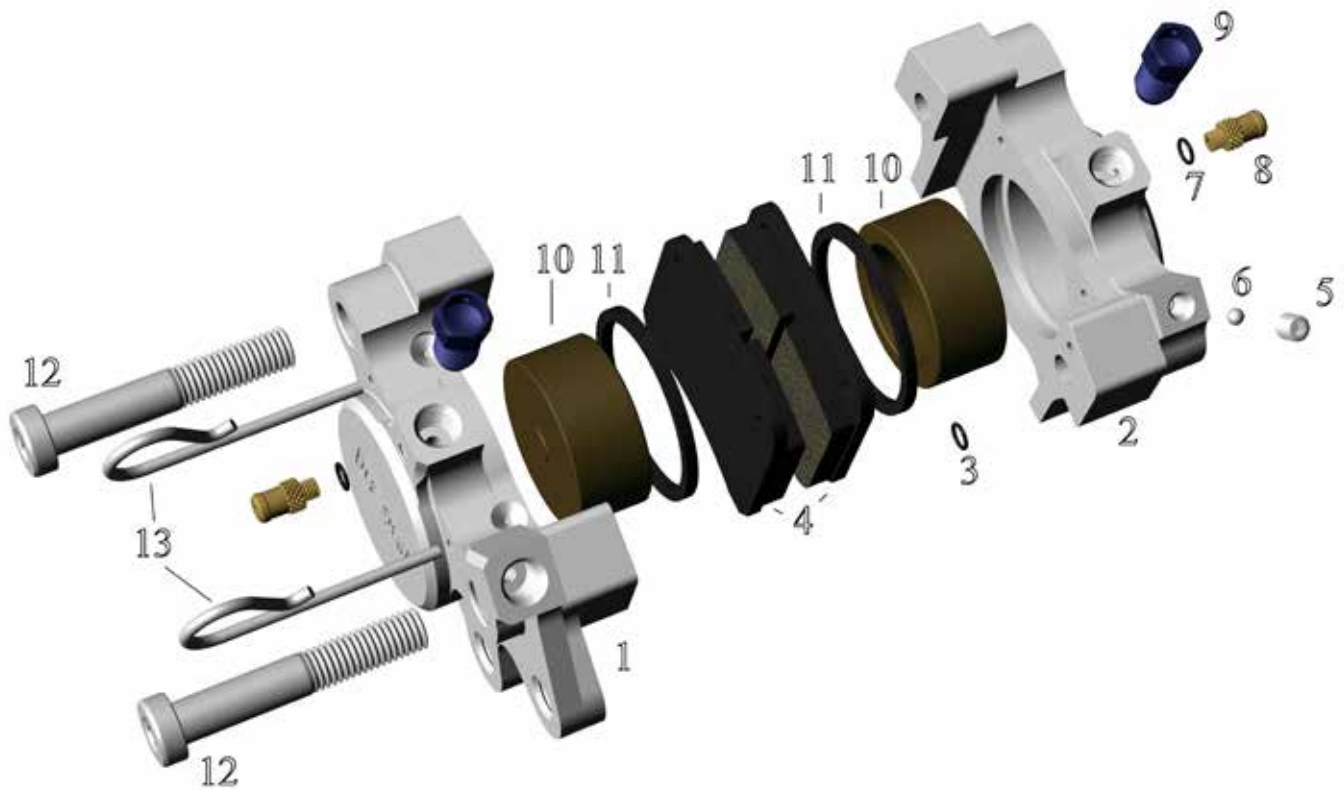

Pos No.	Part Number	Description	Qty
1	22-033	Body Outer	1
2	22-033	Body Inner	1
3	95-02-5551	O-ring Ø 4.48 x 1.78	1
4	SBS 523	Pads SBS / Pair	1
5	91-0506-00	Screw M6 x 6 (Locktite™)	1
6	93-01-00400	Ball Ø 4 mm	1
7	95-02-5551	O-ring Ø 4.48 x 1.78	2
8	22-016-01	Bleeder Hose Nipple	2
9	97-006-OA	Bleeder bolt	2
10	22-043-200	Piston Ø 43 mm	2
11	95-04-043	Piston Seal Ø 43 mm	2
12	91-0210-060	Bolt M10 x 60	2
13	22-105-00	Pin	2
	27-010-OA	Seal Kit (1 No. 3 , 2 No. 11)	1