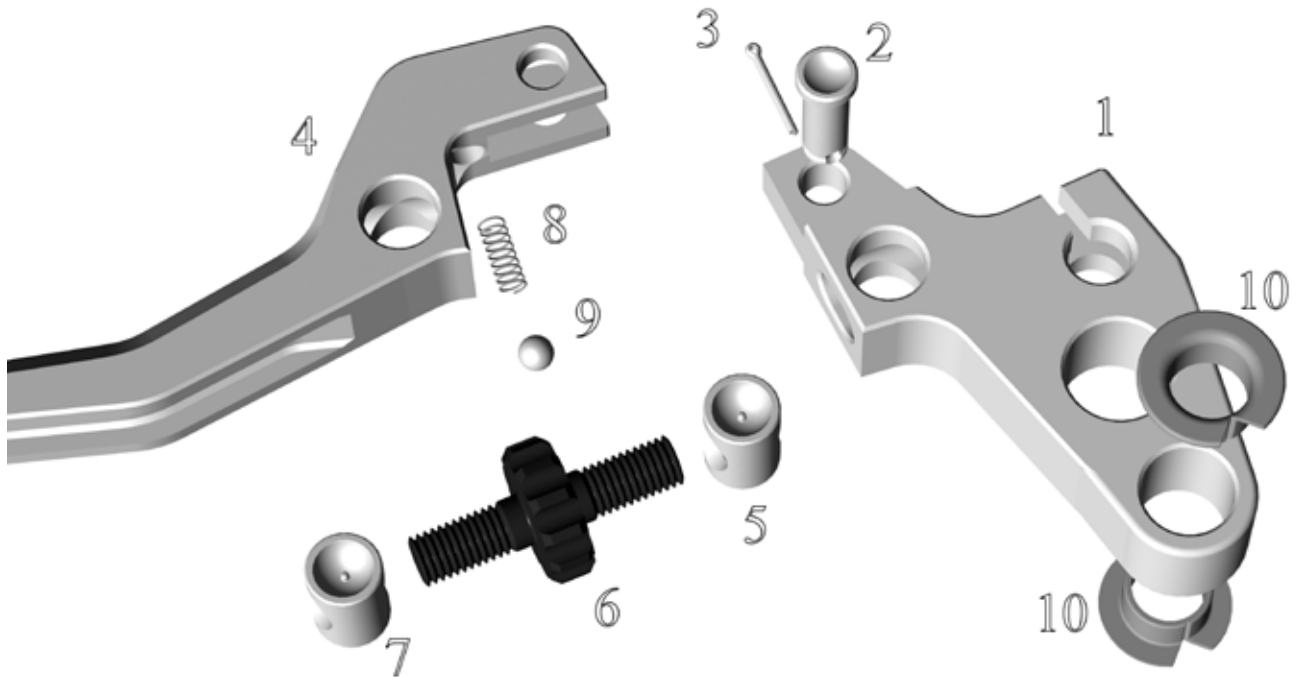

Pos No.	Part Number	Description	Qty
1	71-109-01	Lever part one	1
2	21-138-00	Bolt	1
3	93-0212-00	Split pin	1
4	21-139-00	Lever part two	1
5	21-140-00	Nut M7 x 1	1
6	21-141-00	Adjust screw	1
7	21-140-01	Nut M7 x 1 LH	1
8	98-03003-03010	Spring	1
9	93-01-00475	Ball Ø 4.75 mm	1
10	94-0110-177	Bushing	2