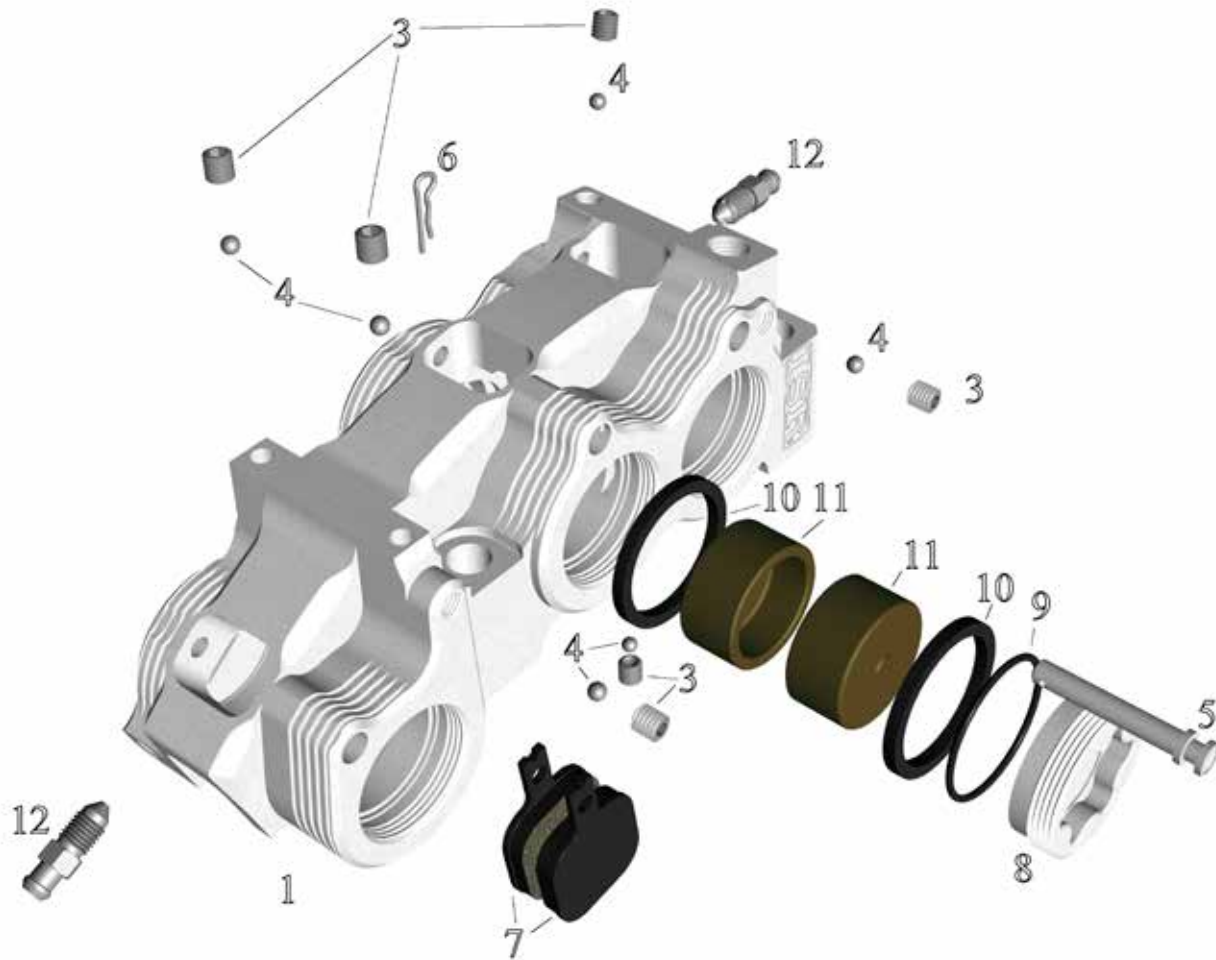

Pos No.	Part Number	Description	Qty
1	22-044	Body RH	1
	22-044	Body LH	1
3	91-0506-00	Screw M6 x 6 (Locktite™)	6
4	93-01-00400	Ball Ø 4 mm	6
5	22-101-00	Pin 5 x 31 mm	3
6	93-0310-060	Spring Pin 6 mm	3
7	29-001	Pads / Pair	3
8	22-103-00	Cap (032)	3
9	95-02-3887	O-ring Ø 32.1 x 1.6	3
10	95-04-030	Piston Seal Ø 30 mm	6
11	22-030-151	Piston Ø 30 x 15 mm	6
12	97-210-01	Bleeder M8	2
	27-006-OA	Seal Kit (3 No. 9 , 6 No. 10)	1