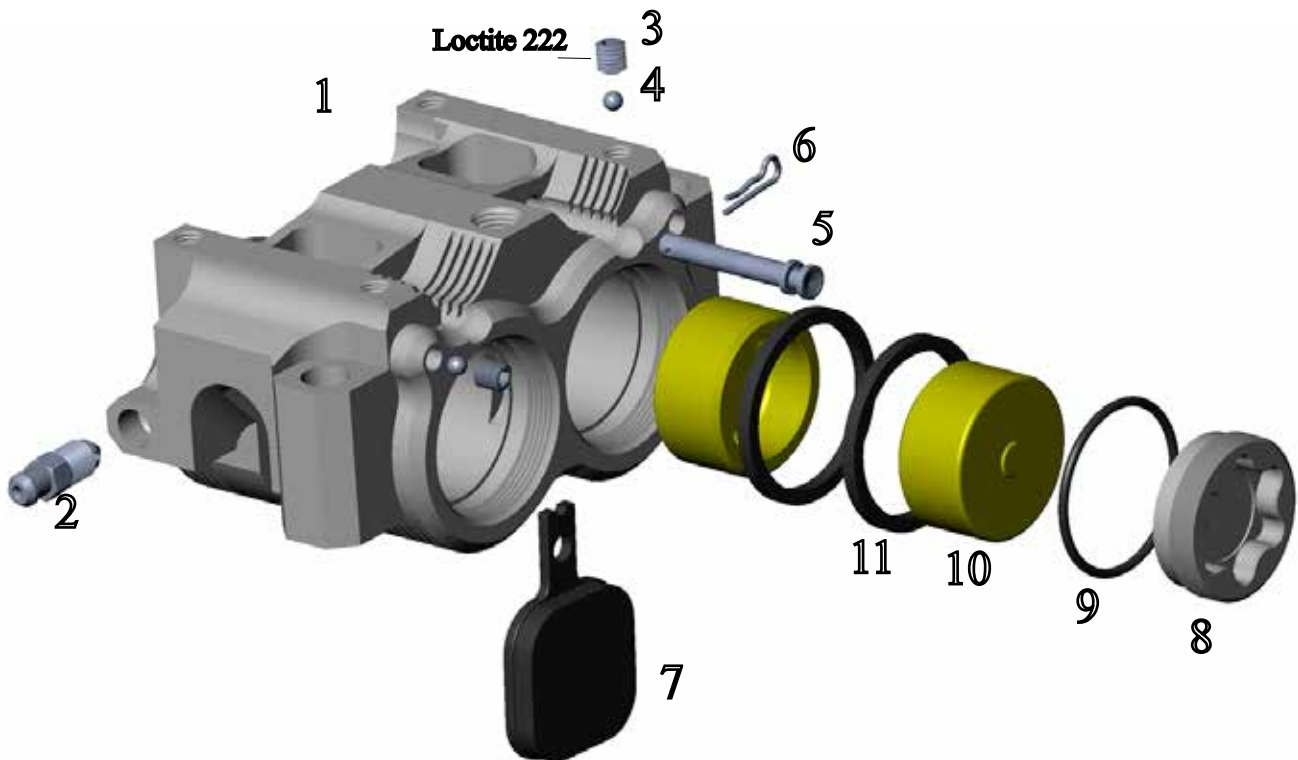

Pos No.	Part Number	Description	Qty
1	22-047	Body	1
2	97-006-OA	Bleeder Bolt	2
3	91-0506-00	Screw M6 x 6 (Loctite™)	6
4	93-01-00400	Ball Ø 4 mm	6
5	22-101-00	Pin 5 x 31 mm	2
6	93-0310-060	Spring Pin 6 mm	2
7	29-001	Pads / Pair	2
8	22-103-10	Cap (034)	2
9	95-02-3716	O-ring Ø 37.1 x 1.6	2
10	22-034-170	Piston Ø 34	4
11	95-04-034	Piston Seal Ø 34 mm	2