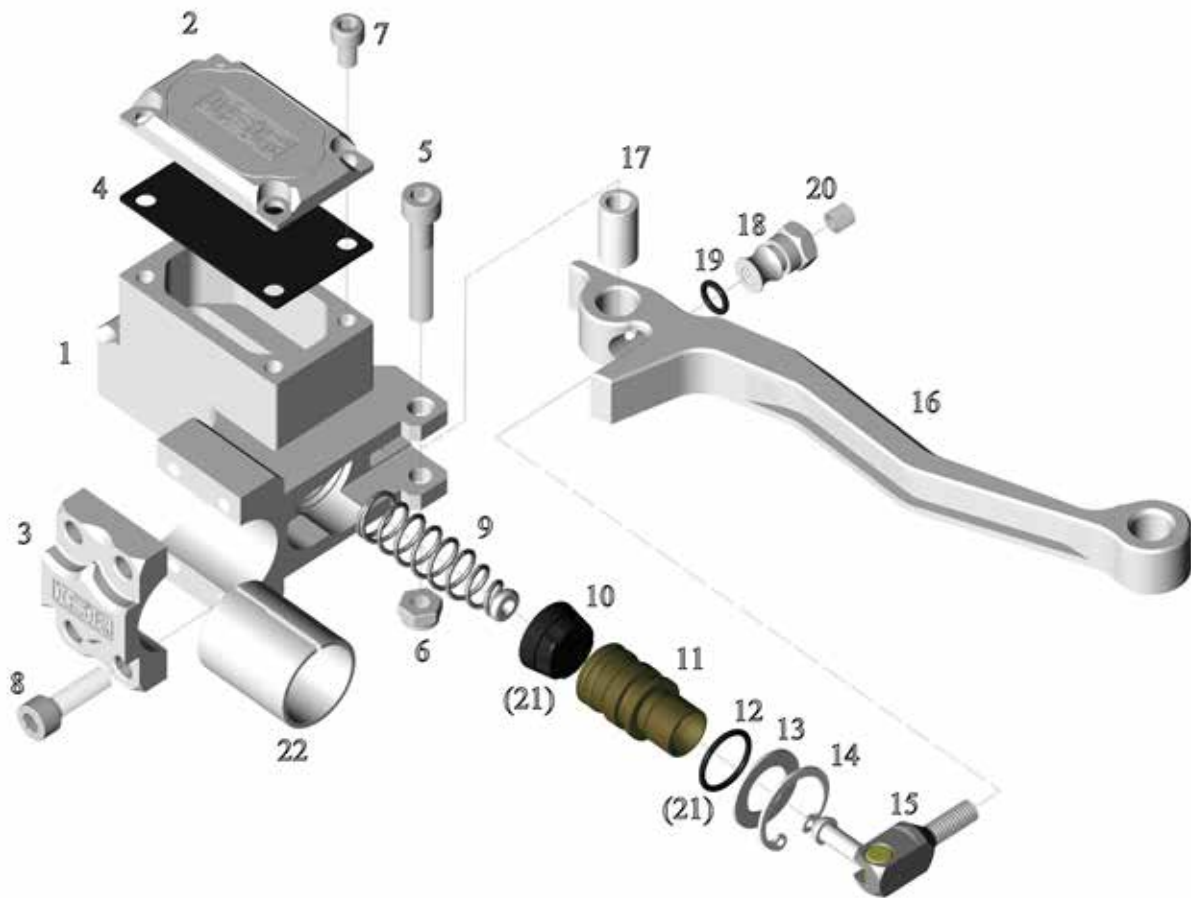

Pos No.	Part Number	Description	Qty	Pos No.	Part Number	Description	Qty
1	21-005-01	Body Ø 17.5 mm RH	1	12	21-115-00	O-ring Ø 17.5 mm	1
	21-005-02	Body Ø 17.5 mm LH	1		21-125-00	O-ring Ø 14 mm	1
	21-005-03	Body Ø 14 mm RH	1	13	21-005-13	Washer Ø 17.5 mm	1
	21-005-04	Body Ø 14 mm LH	1		21-005-14	Washer Ø 14 mm	1
2	21-134-00	Cover	1	14	92-1022-001	Circlip Ø 22 mm	1
3	21-128-00	Clamp	1	15	21-126-OA	Adjustm. piece assy.	1
4	21-129-00	Gasket	1	16	21-108-00	Lever	1
5	91-0106-035	Screw M6 x 35	1	17	21-132-00	Pivot	1
6	91-0206	Nut M6	1	18	21-133-00	Adjustment nut	1
7	91-0105-008	Screw M5 x 8	4	19	95-02-5189	O-ring 6.07 x 1.78	1
8	91-0106-020	Screw M6 x 20	4	20	91-0506-00	Screw M6 x 6	1
9	21-117-OA	Spring assy.	1	(21)	21-116-OA	Seal Kit Ø 17.5 mm	1
10	21-116-00	Seal Ø 17.5 mm	1		21-123-OA	Seal Kit Ø 14 mm	1
	21-123-00	Seal Ø 14 mm	1				
11	21-111-00	Piston Ø 17.5 mm	1			Accessory	
	21-124-20	Piston Ø 14 mm	1	22	21-150-00	Spacer 1"- 22 mm	1