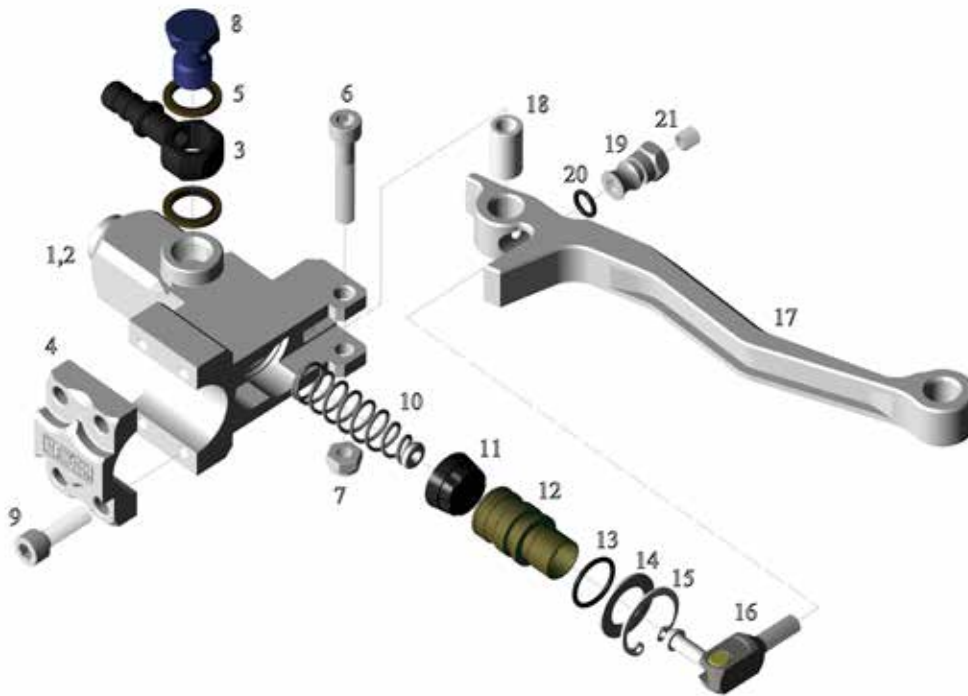

Pos No.	Part Number	Description	Qty
1	21-006-01	Body Ø 17.5 mm RH	1
	21-006-02	Body Ø 17.5 mm LH	1
2	21-006-03	Body Ø 14 mm RH	1
	21-006-04	Body Ø 14 mm LH	1
3	21-136-01	Banjo	1
4	21-120-00	Clamp	1
5	95-14-012	Washer	2
6	91-0106-035	Screw M6 x 35	1
7	91-0206	Nut M6	1
8	21-135-00	Banjo Bolt M12	1
9	91-0106-020	Screw M6 x 20	4
10	21-117-OA	Spring assy.	1
11	21-116-00	Seal Ø 17.5 mm	1
	21-123-00	Seal Ø 14 mm	1
12	21-111-00	Piston Ø 17.5 mm	1
	21-124-20	Piston Ø 14 mm	1
13	21-115-00	O-ring Ø 17.5 mm	1
	21-125-00	O-ring Ø 14 mm	1
14	21-005-13	Washer Ø 17.5 mm	1
	21-005-14	Washer Ø 14 mm	1
15	92-1022-001	Circlip Ø 22 mm	1
16	21-126-OA	Adjustm. piece assy.	1
17	21-108-00	Lever	1
18	21-132-00	Pivot	1
19	21-133-00	Adjustment nut	1
20	95-02-5189	O-ring 6.07 x 1.78	1
21	91-0506-00	Screw M6 x 6	1
(22)	21-116-OA	Seal Kit Ø 17.5 mm	1
	21-123-OA	Seal Kit Ø 14 mm	1

Pos No.	Part Number	Description	Qty
1	21-007-01	Body	1
2	21-007-02	Cylinder	1
3	21-007-03	Clamp	1
4	21-007-04	Pin Ø 6 x 30	1
5	91-0106-020	Screw M6 x 20	4
6	91-0106-035	Screw M6 x 35	1
7	91-0206	Nut M6	1
8	21-117-OA	Spring Assy.	1
9	21-116-00	Seal Ø17.5 mm	1
10	21-111-00	Piston Ø 17.5 mm	1
11	21-115-00	O-ring Ø 17.5 mm	1
12	21-005-13	Washer	1
13	92-1022-001	Circlip Ø22 mm	1
14	21-126-OA	Adjustm. piece assy.	1
15	21-108-00	Lever	1
	21-137-OA	Lever Adjustable	1
16	21-132-00	Pivot	1
17	95-02-5189	O-ring 6.07 x 1.78	1
18	21-133-00	Adjustment Nut	1
19	91-0506-00	Screw M6 x 6	1
20	21-136-01	Banjo	1
21	95-14-012	Washer	2
22	21-135-00	Banjo Bolt M12	1
	21-116-OA	Seal Kit Ø 17.5 mm (1 No.9 , 1 No.11)	1