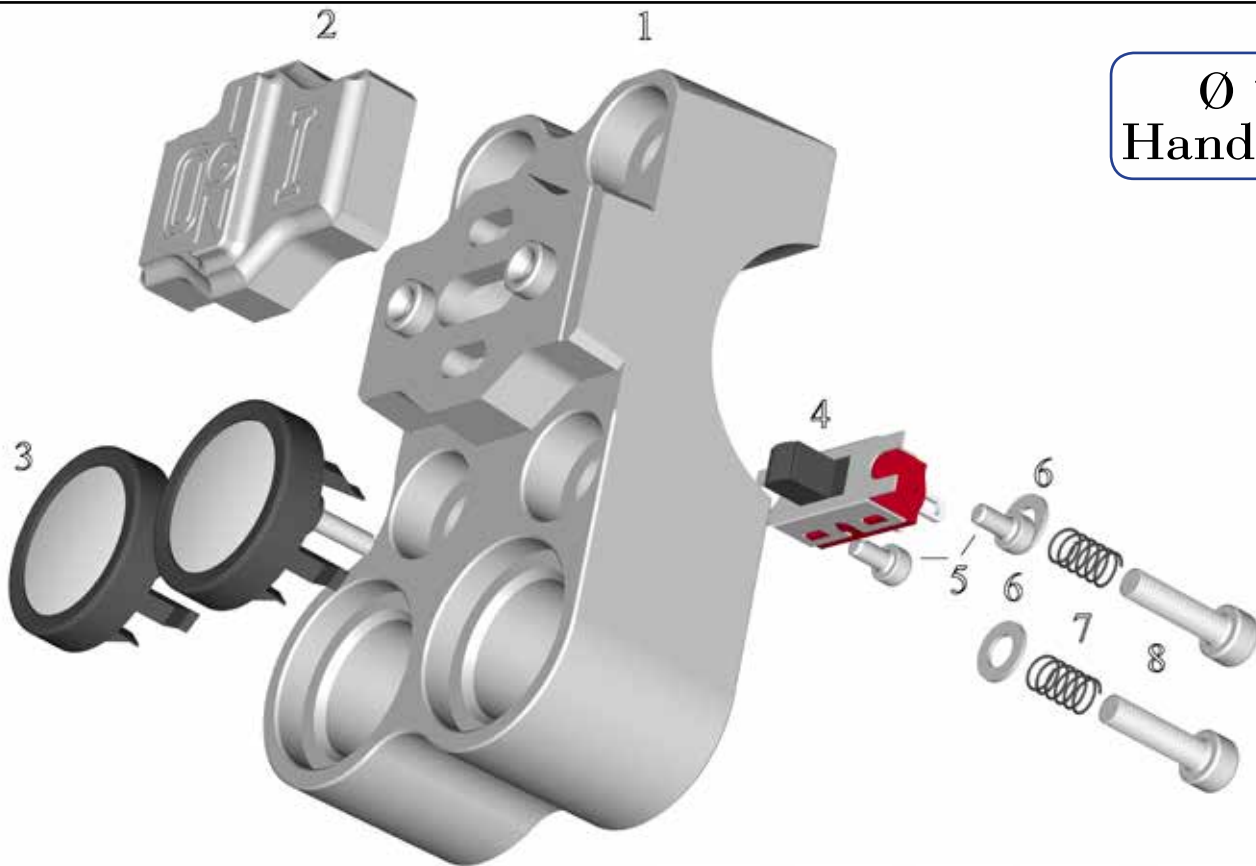

Ø 1"
Handlebar

Pos No.	Part Number	Description	73-101-OA	73-101-OB	73-102-OA	73-103-OA	73-104-OA	73-105-OA
1	73-101-01	Body RH	1					
	73-101-02	Body LH		1				
	73-102-01	Body			1			
	73-103-01	Body				1		
	73-104-01	Body					1	
	73-105-01	Body						1
2	73-201-01/02	Slide button	1	1	1		1	
3	51-101-00	Push button (25mA)	2	2	1	2		1
4	51-102-00	Switch (6A)	1	1	1		1	
5	91-0102-004	Screw M2 x 4	2	2	2		2	
6	92-0103-0605	Washer	2	2	2		2	
7	98-03003-03010	Spring	2	2	2		2	
8	91-0103-012	Screw M3 x 12	2	2	2		2	
	91-0106-025	Screw M6 x 25	4	4	4	4	4	4