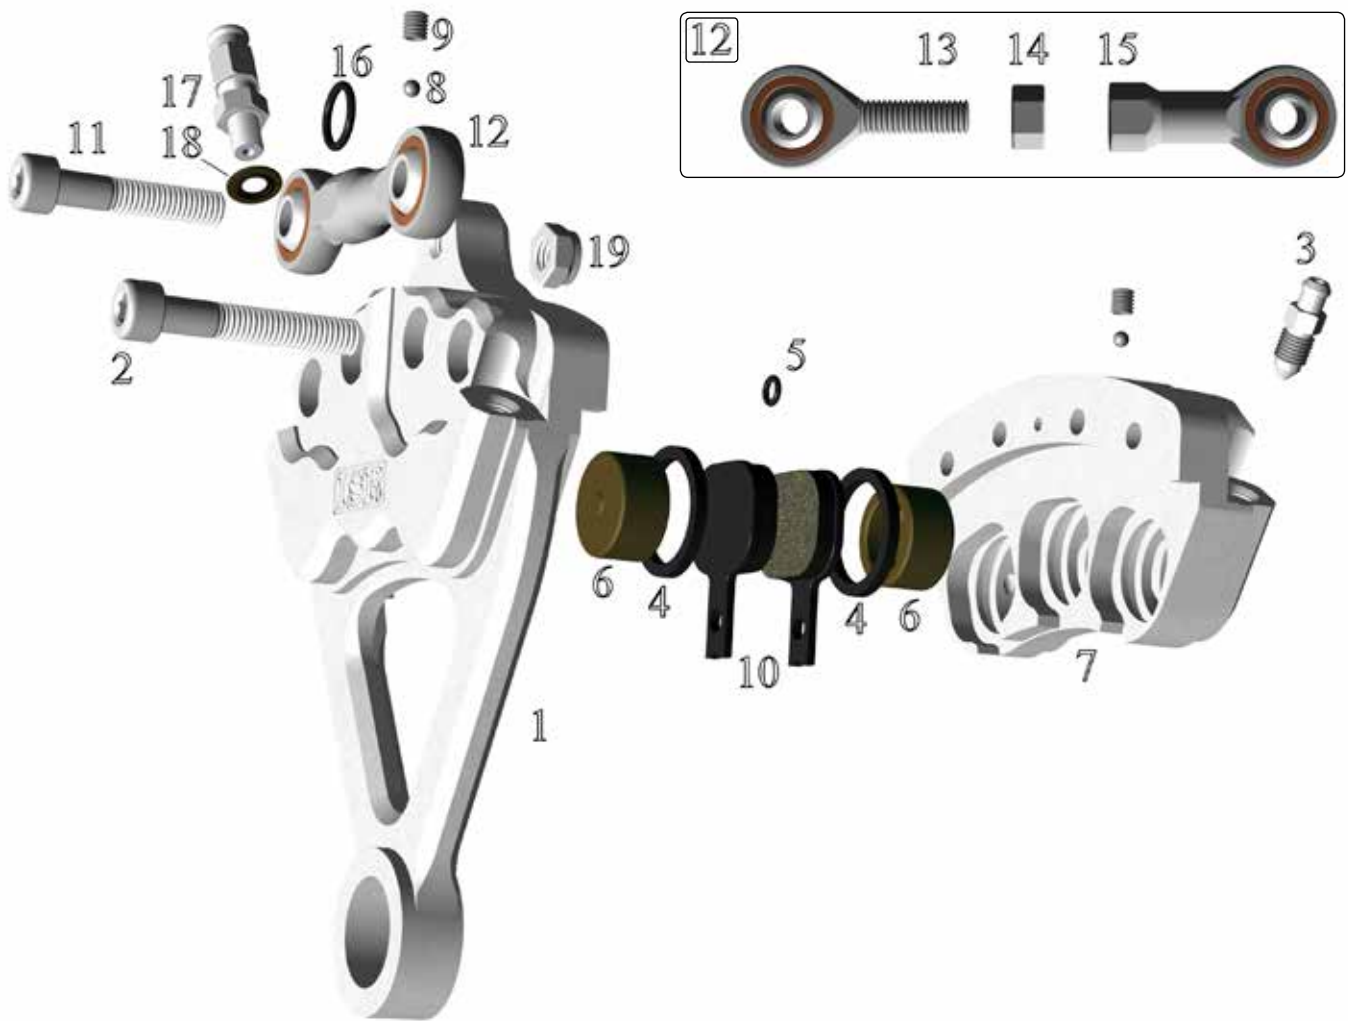

Pos No.	Part Number	Description	Qty	Pos No.	Part Number	Description	Qty
1	22-046-01	Body Outer	1	12	94-0208-OA	Rose-joint Assy.	1
2	91-0108-045	Bolt M8x45	4	(13)	94-0208-01	Rose-joint M8 (male)	1
3	97-210-01	Bleed Bolt M8	3	(14)	91-0108	Nut M8	1
4	95-04-025	Piston Seal Ø 25 mm	6	(15)	94-0208-02	Rose-joint M8 (female)	1
5	95-02-5551	O-ring 4.48x1.78	1	16	95-02-1786	O-ring 12x2	1
6	22-025-131	Piston Ø 25 mm	6	17	97-015-OA	Fitting M8x1	1
7	22-046-02	Body Inner	1	18	95-14-008	Washer 8 mm	1
8	93-01-00400	Ball Ø 4 mm	2	19	91-0208	Nut M8	1
9	91-0506-00	Screw M6x6 (Locktite™)	2		27-013-OA	Seal Kit (6 No.4, 1 No. 5)	1
10	29-002	Pads / Pair	3				
11	91-0108-035	Bolt M8x35	1