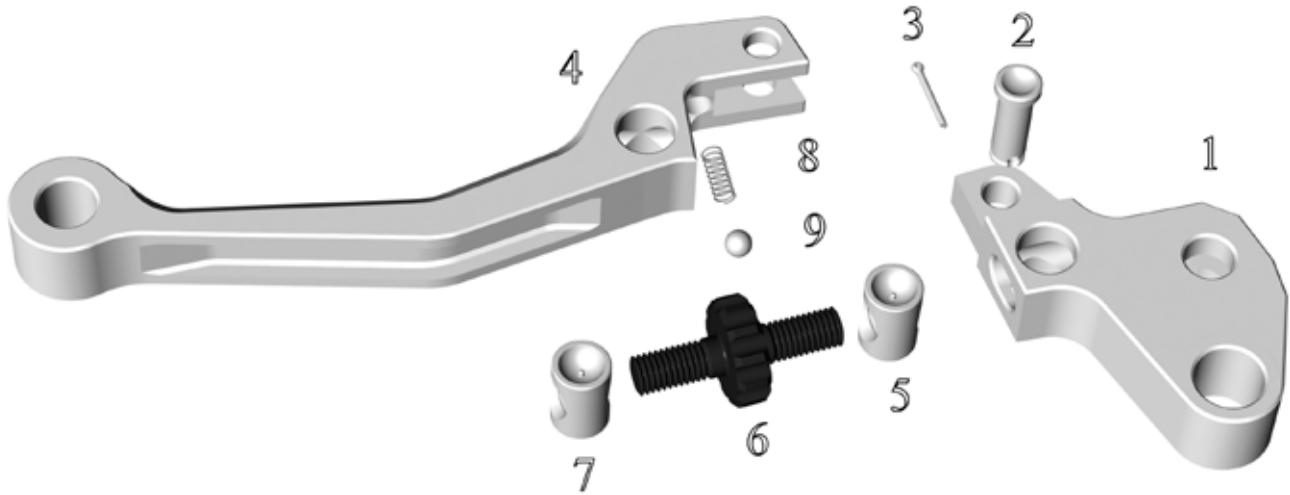

Pos No.	Part Number	Description	Qty
1	71-109-00	Lever part one	1
2	21-138-00	Bolt	1
3	93-0212-00	Split pin	1
4	21-139-00	Lever part two	1
5	21-140-00	Nut M7 x 1	1
6	21-141-00	Adjust screw	1
7	21-140-01	Nut M7 x 1 LH	1
8	98-03003-03010	Spring	1
9	93-01-00475	Ball Ø 4.75 mm	1