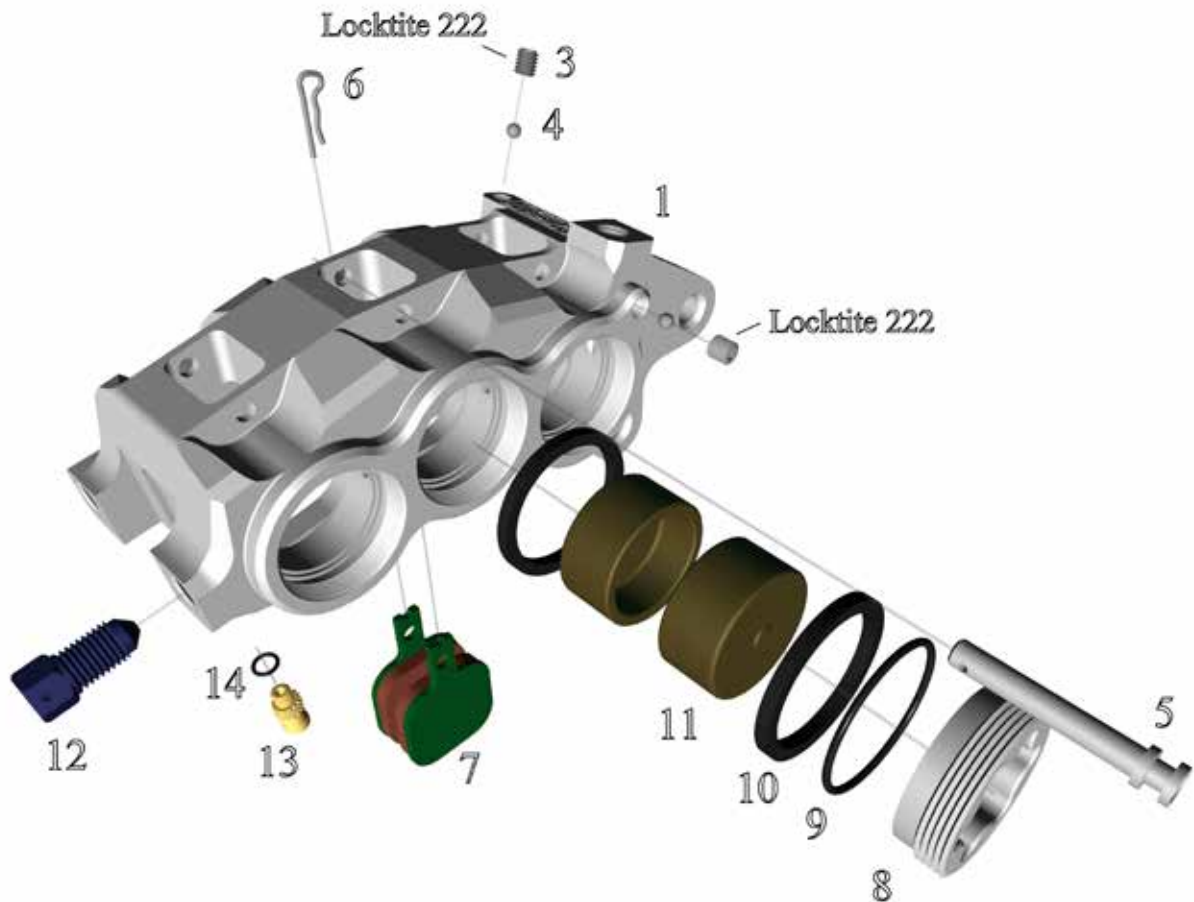

Pos No.	Part Number	Description	Qty
1	22-032	Body RH	1
	22-032	Body LH	1
3	91-0506-00	Screw M6 x 6 (Locktite™)	2
4	93-01-00400	Ball Ø 4 mm	2
5	22-101-00	Pin 5 x 31 mm	3
6	93-0310-060	Spring Pin 6 mm	3
7	29-001	Pads / Pair	3
8	22-103-00	Cap (032)	3
9	95-02-3887	O-ring Ø 32.1 x 1.6	3
10	95-04-030	Piston Seal Ø 30 mm	6
11	22-030-151	Piston Ø 30 x 15 mm	6
12	97-006-OA	Bleeder Bolt	2
13	22-016-01	Bleeder Hose Nipple	2
14	95-02-5551	O-ring 4.48 x 1.78	2
	27-006-OA	Seal Kit (3 No. 9 , 6 No. 10)	1