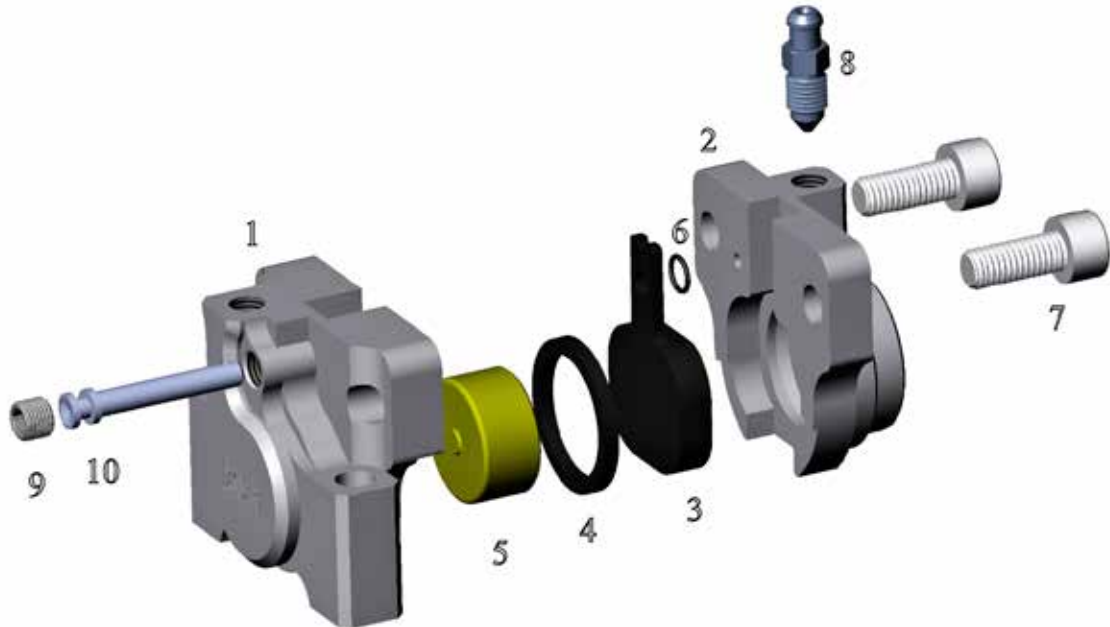

Pos No.	Part Number	Description	Qty
1	22-049-01 OA/OB	Body outer OA/OB	1
2	22-049-02 OA/OB	Body inner OA/OB	1
3	29-002	Pads / Pair	1
4	95-04-025	Piston Seal Ø 25 mm	2
5	22-025-130	Piston Ø 25 mm	2
6	95-02-5551	O-ring Ø 4.48 x 1.78	1
7	91-0208-020	Bolt M8 x 20	2
8	97-210-01	Bleeder M8	1
9	91-0508-00	Screw M8 x 8	1
10	22-101-00	Pin 5 x 31	1