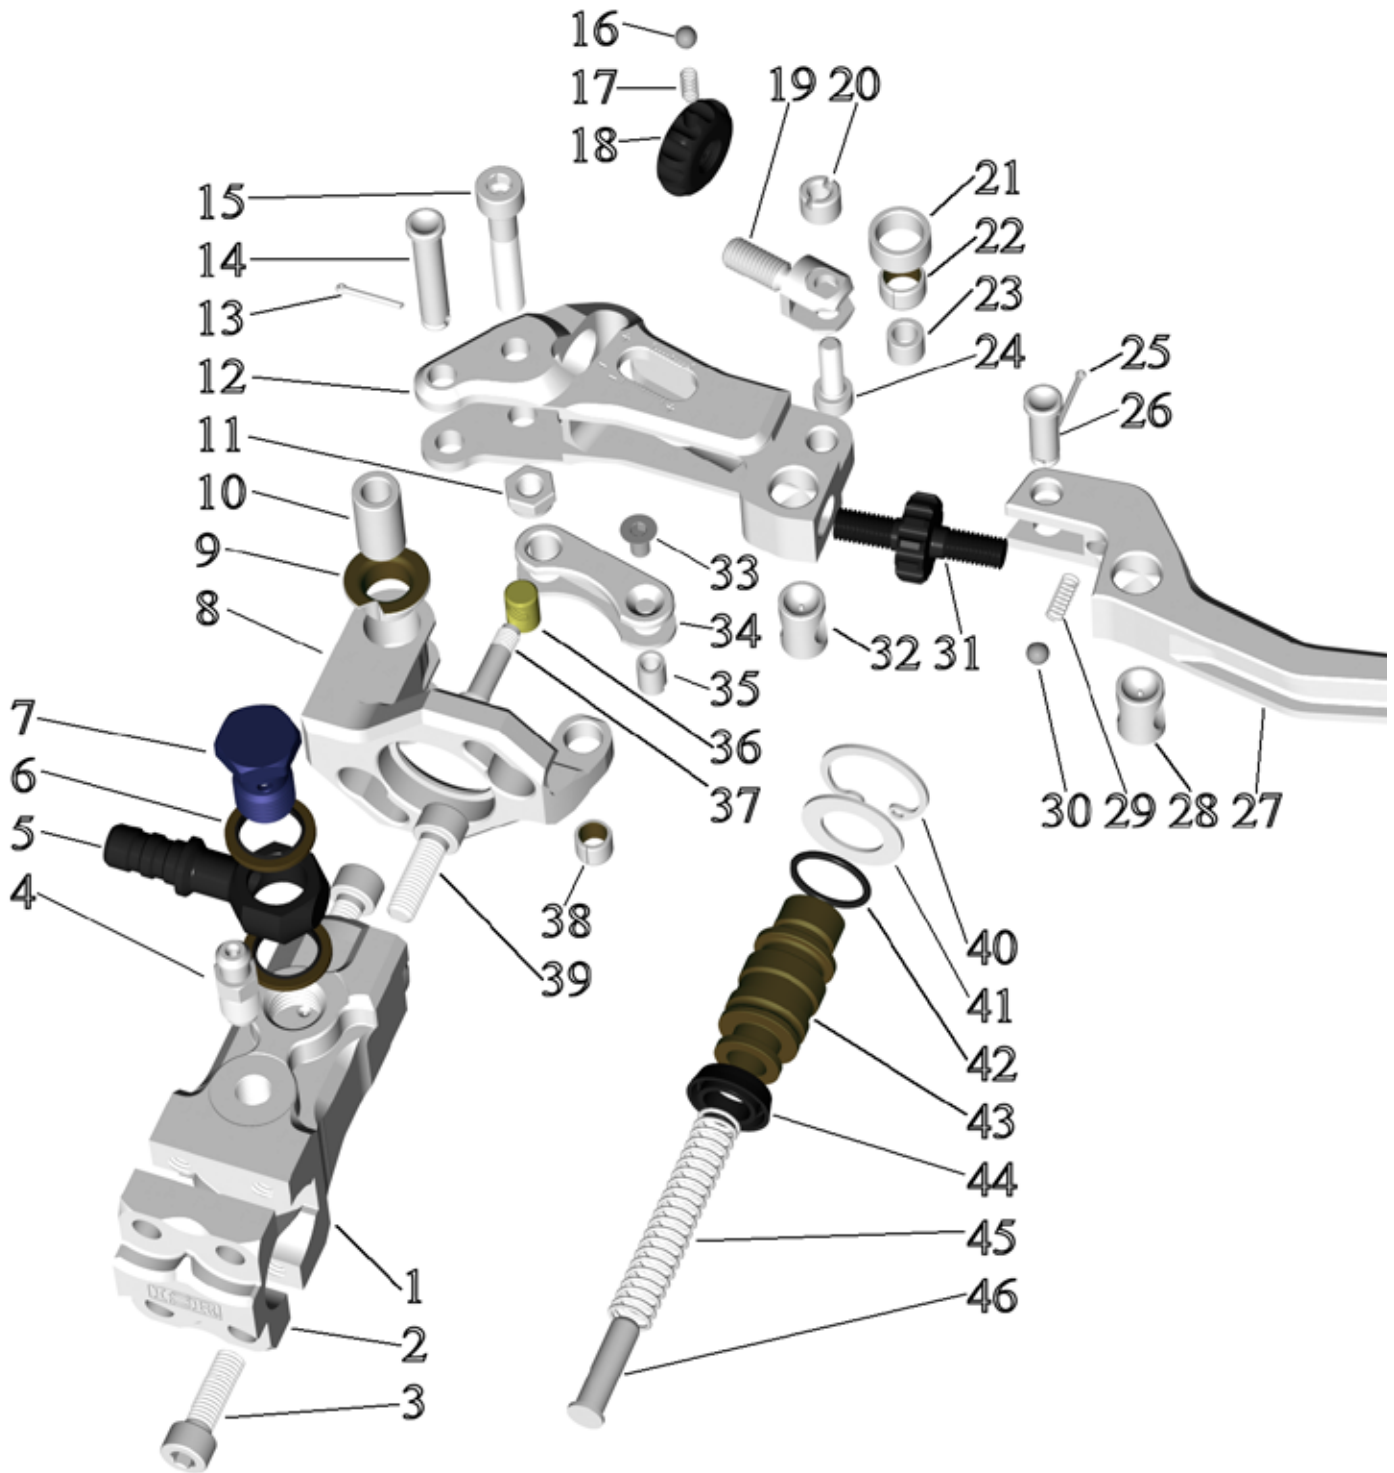

SPARE PARTS

MASTER CYLINDER FRONT

21-014

Pos No.	Part Number	Description	Qty	Pos No.	Part Number	Description	Qty
1	21-014-01	Body Ø 17.5 mm	1	31	21-141-00	Adjust screw	1
	21-014-02	Body Ø 15.87 mm	1	32	21-140-00	Nut M7 x 1	1
2	21-120-00	Clamp 22mm Handlebar	1	33	91-0404-007	Screw M4 x 7	1
3	91-0106-020	Screw M6 x 20	4	34	21-155-00	Link	1
4	97-210-01	Bleeder M8	1	35	21-157-00	Nut M4	1
5	21-136-01	Banjo	1	36	21-238-00	Joint	1
6	95-14-012	Washer	2	37	21-239-00	Push rod	1
7	21-135-00	Banjo Bolt M12	1	38	94-0108-1006	Bushing	1
8	21-163-00	Lever holder	1	39	91-0106-020	Screw M6 x 20	2
9	94-0110-177	Bushing	2	40	92-1022-001	Circlip Ø 22 mm	1
10	21-132-00	Pivot	1	41	21-005-13	Washer Ø 17.5 mm	1
11	91-0206	Nut M6	1	42	21-115-00	O-ring Ø 17.5 mm	1
12	21-158-00	Lever part one	1		21-163-00	O-ring Ø 15.87 mm	1
13	93-0212-00	Split pin	1	43	21-111-03	Piston Ø 17.5 mm	1
14	21-138-01	Bolt	1		21-162-00	Piston Ø 15.87 mm	1
15	91-0106-035	Screw M6 x 35	1	44	21-146-00	Seal Ø 17.5 mm	1
16	93-01-00400	Ball Ø4 mm	1		21-161-00	Seal Ø 15.87 mm	1
17	98-01003-05004	Spring	1	45	21-160-00	Spring	1
18	21-151-00	Adjust wheel	1	46	21-159-00	Spring guide	1
19	21-152-00	Adjust fork	1		21-146-OA	Seal Kit Ø 17.5 mm (1 No:42, 1 No:44)	1
20	21-154-00	Nut M5	1		21-161-OA	Seal Kit Ø 15.87 mm (1 No:42, 1 No:44)	1
21	21-153-00	Wheel	1		21-163-BA	Parts 8, 9, 33, 34, 35, 36, 37, 38	
22	94-0105-0806	Bushing	1				
23	21-156-00	Sleeve	1				
24	91-0105-016	Screw M5 x 16	1				
25	93-0212-00	Split pin	1				
26	21-138-00	Bolt	1				
27	21-139-00	Lever part two	1				
28	21-140-01	Nut M7 x 1 LH	1				
29	98-03003-03010	Spring	1				
30	93-01-00475	Ball Ø 4.75 mm	1