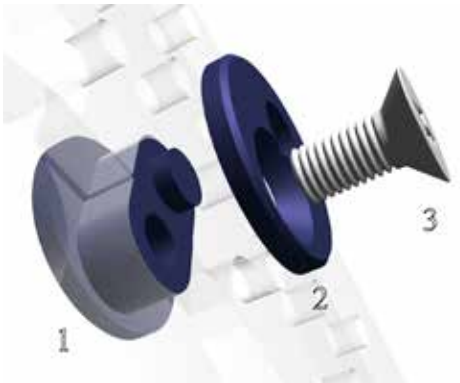

Individual Parts

1	23-102-00
2	23-103-00
3	91-0705-010

Qty.	Part Numbers
1	23-101-OA
8	23-101-OA-08

Pre -90