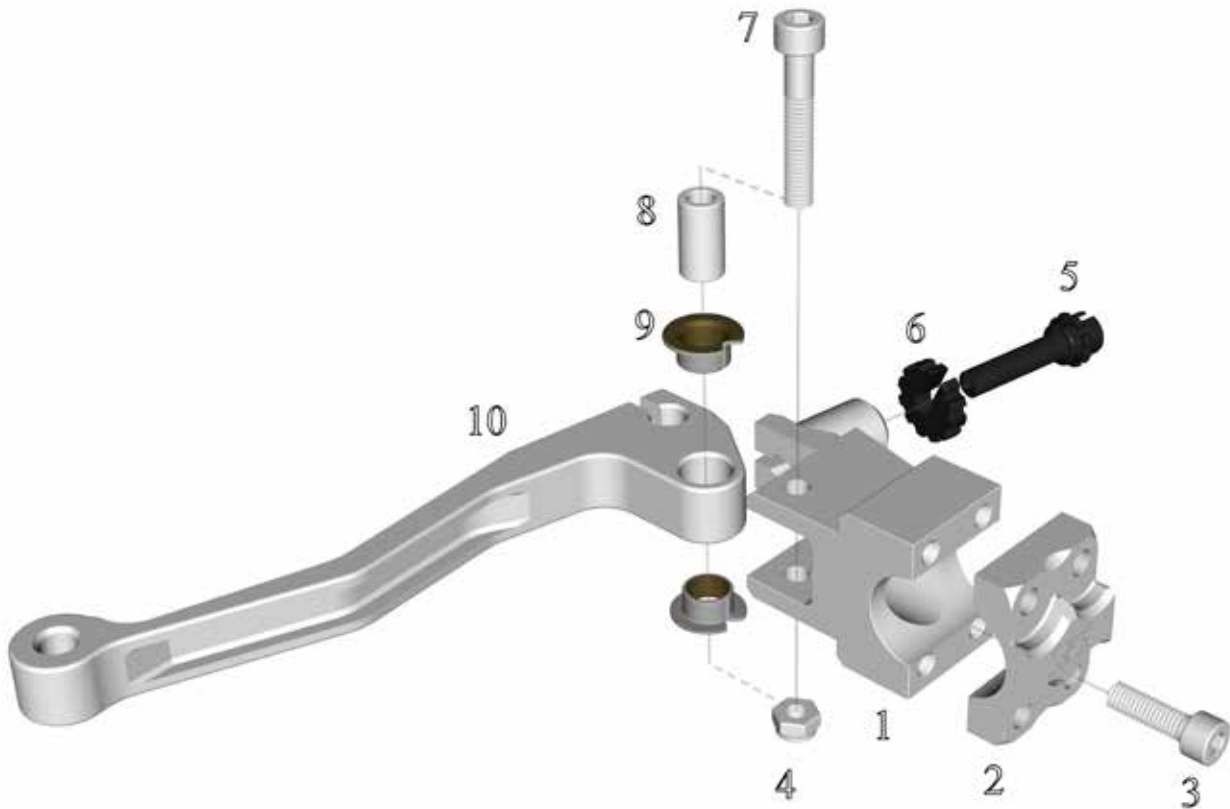

## Post -90

Pre -90

Post -90

If you can see a crescent under the Button, as seen in the illustration to the left, then you have “Post-90” style Buttons.

Pos No.	Part Number	Description	Qty
1	71-003-00	Body	1
2	21-128-00	Clamp	1
3	91-0106-020	Screw M6 x 20	4
4	91-0206	Nut M6	1
5	94-0110-177	Bushing	2
6	95-0510-01	Circlip Ø 10 mm	1
7	71-102-00	Lever	1
8	71-101-00	Wire Bolt	1
9	21-132-00	Pivot	1
10	91-0106-035	Screw M6 x 35	1
11	71-103-00	Plug (Accessory)	1

Pos No.	Part Number	Description	Qty
1	71-004-00	Body	1
2	21-120-00	Clamp	1
3	91-0106-020	Screw M6 x 20	4
4	91-0206	Nut M6	1
5	71-111-00	Cable adjust. screw	1
6	71-110-00	Cable adjust. nut	1
7	91-0106-035	Screw M6 x 35	1
8	21-132-00	Pivot	1
9	94-0110-177	Bushing	2
10	71-108-00	Lever	1
	71-111-OA	Cable adjust. assy. (5,6)	1