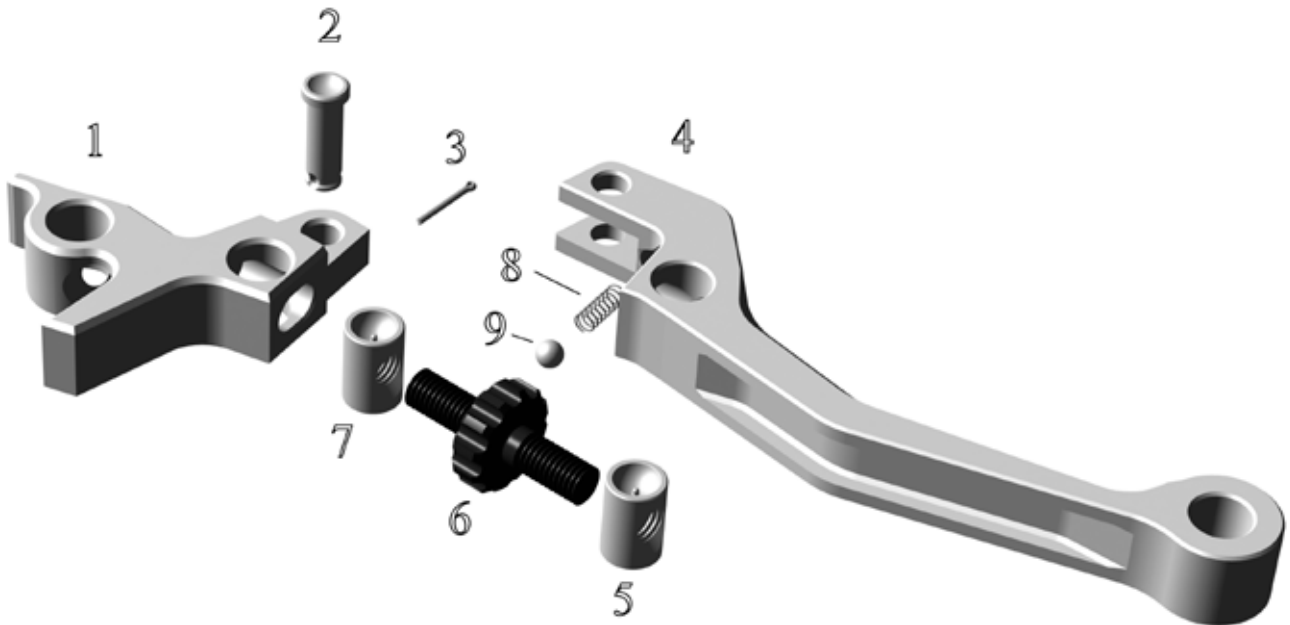

Pos No.	Part Number	Description	Qty
1	21-137-00	Lever part one	1
2	21-138-00	Bolt	1
3	93-0212-00	Split pin	1
4	21-139-00	Lever part two	1
5	21-140-00	Nut M7 x 1	1
6	21-141-00	Adjust screw	1
7	21-140-01	Nut M7 x 1 LH	1
8	98-03003-03010	Spring	1
9	93-01-00475	Ball Ø 4.75 mm	1