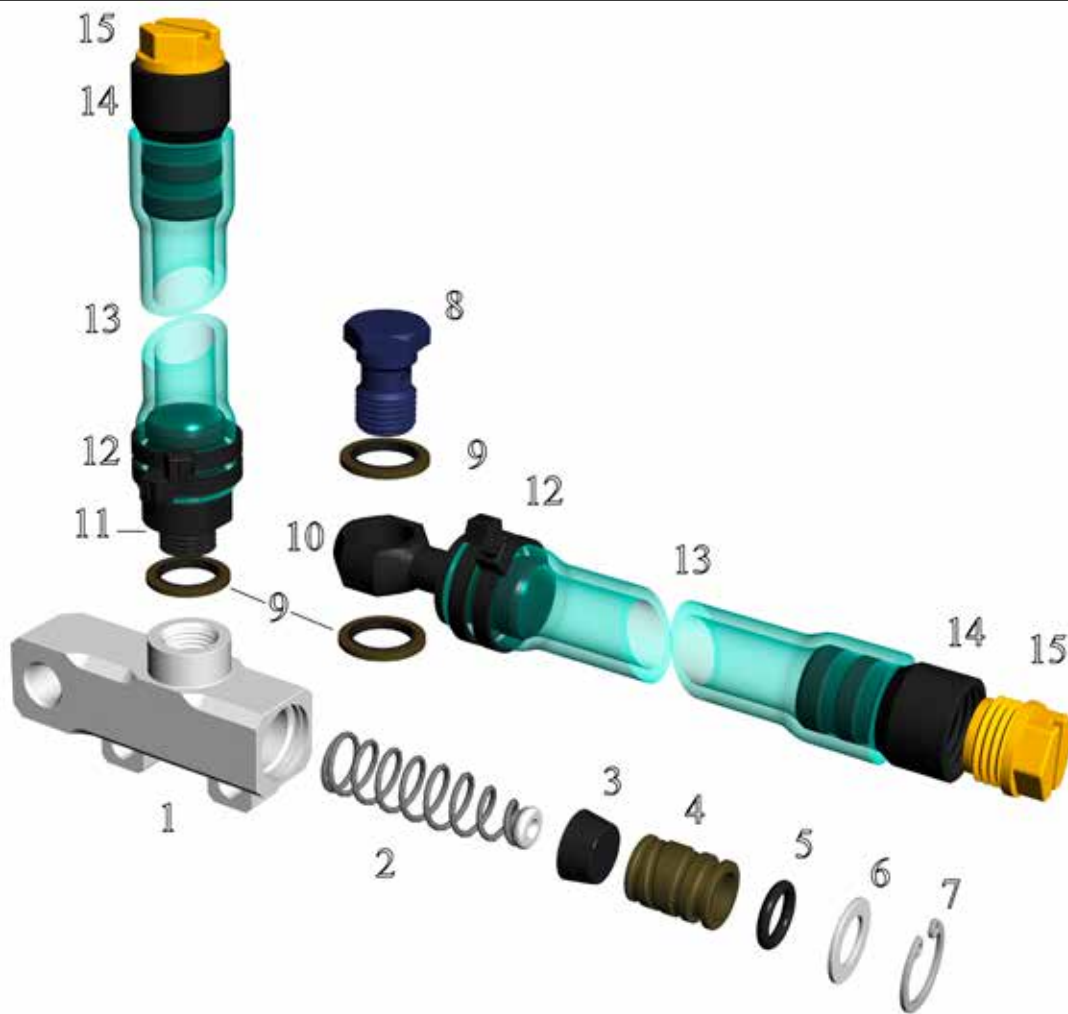

Pos No.	Part Number	Description	Qty
1	21-010-01	Body (-OA/OB) (SHOWN)	1
	21-010-02	Body (-OC/OD)	1
2	21-117-OA	Spring Assy	1
3	21-123-00	Seal Ø 14 mm	1
4	21-124-01	Piston Ø 14 mm	1
5	21-125-00	O-ring Ø 14 mm	1
6	21-126-00	Washer Ø 17 mm	1
7	92-1017-001	Circlip Ø 17 mm	1
	21-123-OA	Seal Kit Ø 14 mm (1 No:3,1 No:5)	1
8	21-135-00	Banjo Bolt M12 (-OB/OD)	1
9	95-14-012	Washer	1,2
10	21-102-00	Tube Banjo (-OB/OD)	1
11	21-121-00	Tube Nipple (-OA/OC)	1
12	97-100-4130	Straps	2
13	96-02014-150	Tube	1
14	21-104-00	Tube End	1
15	21-105-00	Tube Cap	1