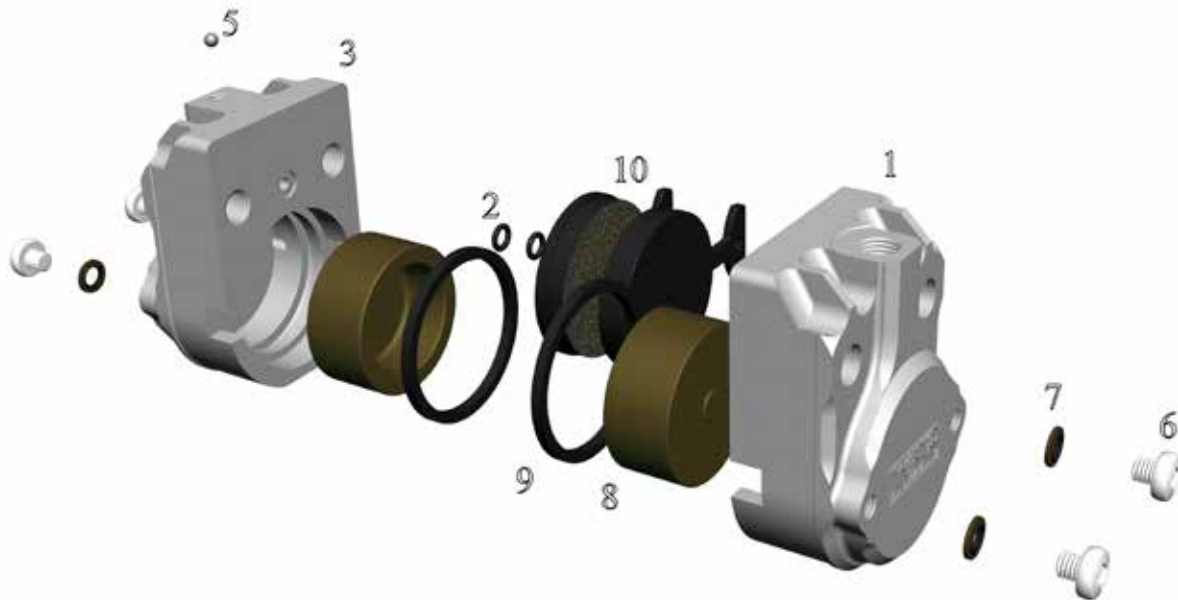

Locktite 222 — 4

Pos No.	Part Number	Description	Qty
1	22-023-01	Body Outer	1
2	95-02-5551	O-ring 4.48 x 1.78	2
3	22-023-02	Body Inner	1
4	91-0506-00	Screw M6 x 6 (Locktite™)	1
5	93-01-00400	Ball Ø 4 mm	1
6	91-0806-006	Bleeder Screw M6 x 6	4
7	95-14-006	Washer	4
8	22-043-200	Piston Ø 43 mm	2
9	95-04-043	Piston Seal Ø 43 mm	2
10	SBS 504	Pads SBS / Pair	1
	27-009-OA	Seal Kit (2 No.2 , 2 No. 9)	1