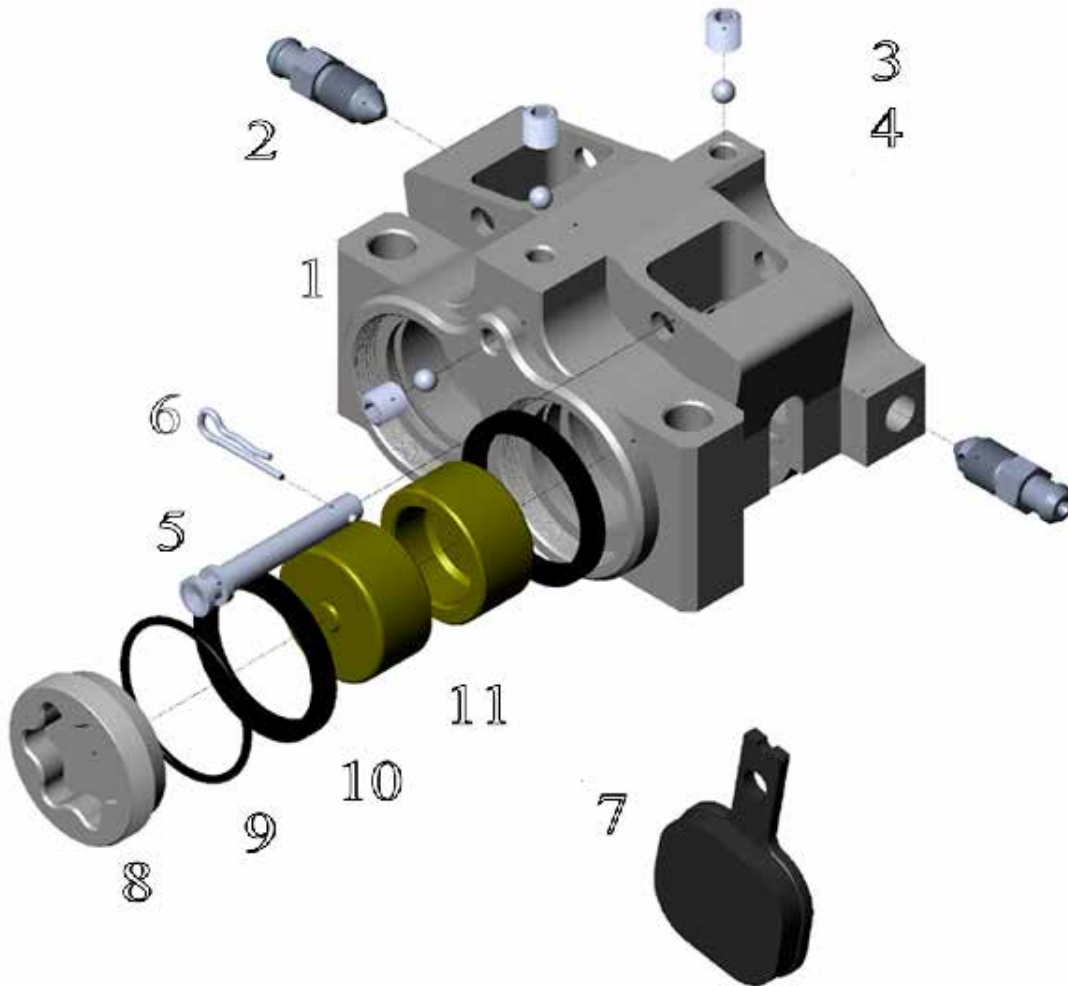

Pos No.	Part Number	Description	Qty
1	22-048	Body RH	1
2	97-210-01	Bleeder M8	2
3	91-0506-00	Screw M6 x 6 (Locktite™)	3
4	93-01-00400	Ball Ø 4 mm	3
5	22-101-00	Pin 5 x 31 mm	2
6	93-0310-060	Spring Pin 6 mm	2
7	29-002	Pads / Pair	2
8	22-104-00	Cap (034)	2
9	95-02-3885	O-ring Ø 27.1 x 1.6	2
10	95-04-025	Piston Seal Ø 25 mm	4
11	22-025-130	Piston Ø 25 mm	4