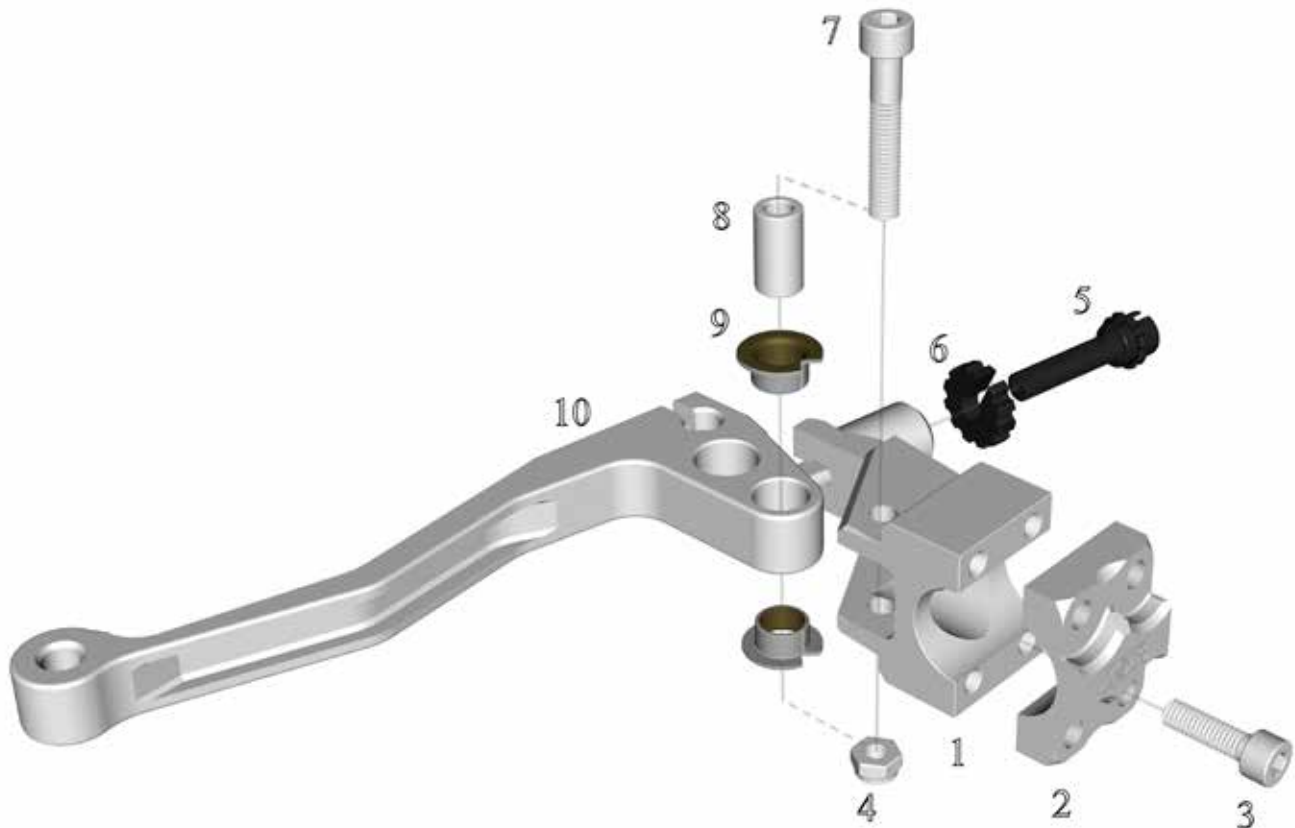

## Post -90

Pre -90

Post -90

If you can see a crescent under the Button, as seen in the illustration to the left, then you have “Post-90” style Buttons.

Pos No.	Part Number	Description	Qty
1	71-003-00	Body	1
2	21-128-00	Clamp	1
3	91-0106-020	Screw M6 x 20	4
4	91-0206	Nut M6	1
5	94-0110-177	Bushing	2
6	95-0510-01	Circlip Ø 10 mm	1
7	71-102-00	Lever	1
8	71-101-00	Wire Bolt	1
9	21-132-00	Pivot	1
10	91-0106-035	Screw M6 x 35	1
11	71-103-00	Plug (Accessory)	1

Pos No.	Part Number	Description	Qty
1	71-004-00	Body	1
2	21-120-00	Clamp	1
3	91-0106-020	Screw M6 x 20	4
4	91-0206	Nut M6	1
5	71-111-00	Cable adjust. screw	1
6	71-110-00	Cable adjust. nut	1
7	91-0106-035	Screw M6 x 35	1
8	21-132-00	Pivot	1
9	94-0110-177	Bushing	2
10	71-108-00	Lever	1
	71-111-OA	Cable adjust. assy. (5,6)	1