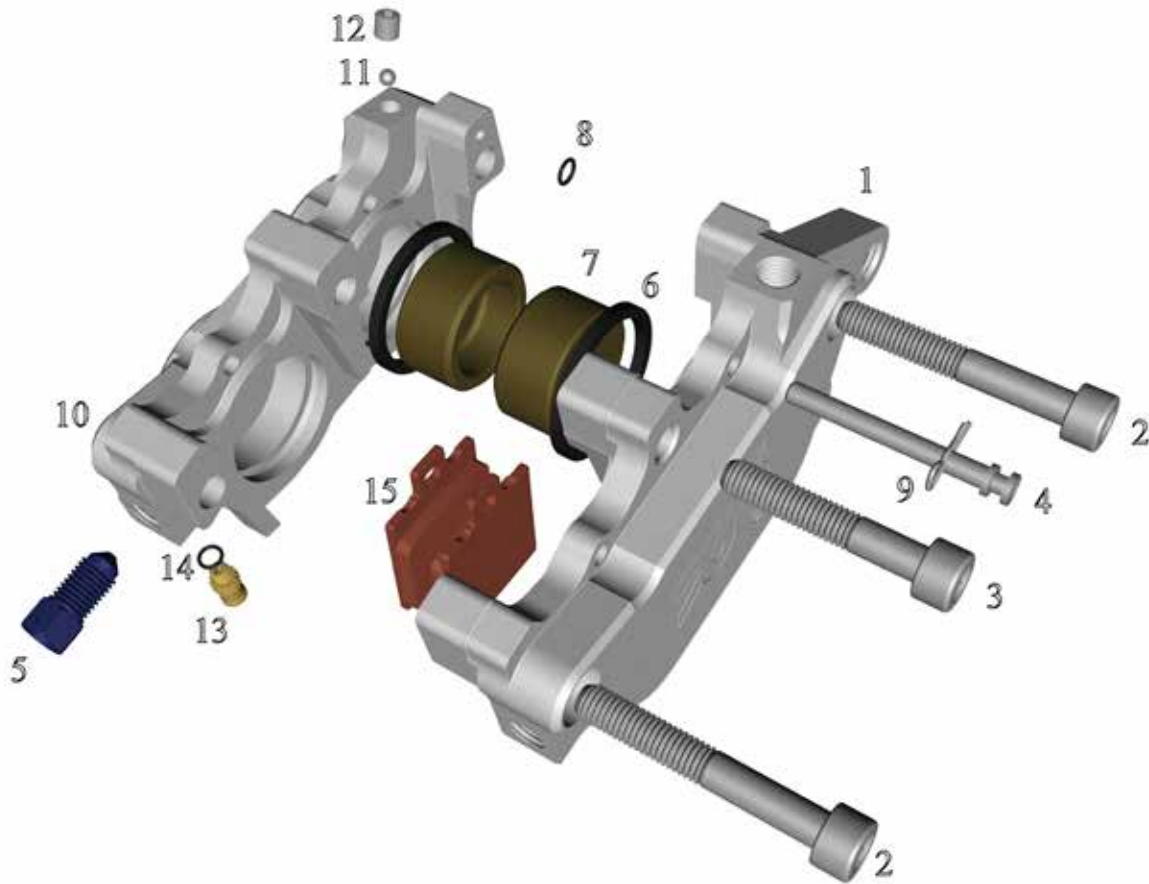

Pos No.	Part Number	Description	Qty
1	22-025	Body Outer	1
2	91-0308-055	Bolt M8 x 55	2
3	91-0308-045	Bolt M8 x 45	1
4	93-0650-046	Pin 5 x 46	2
5	97-006-OA	Bleeder Bolt	2
6	95-04-034	Piston Seal Ø 34 mm	4
7	22-034-170	Piston Ø 34 mm	4
8	95-02-5551	O-ring 4.48 x 1.78	1
9	93-0310-060	Spring Pin	2
10	22-025	Body Inner	1
11	93-01-00400	Ball Ø 4 mm	1
12	91-0506-00	Screw M6 x 6	1
13	22-016-01	Bleeder Hose Nipple	2
14	95-02-5551	O-ring 4.48 x 1.78	2
15	SBS 519	Pads SBS / Pair	2
	FDB 207	Pads Ferodo / Pair	2
	27-005-OA	Seal Kit (4 No.6 , 1 No.8)	1