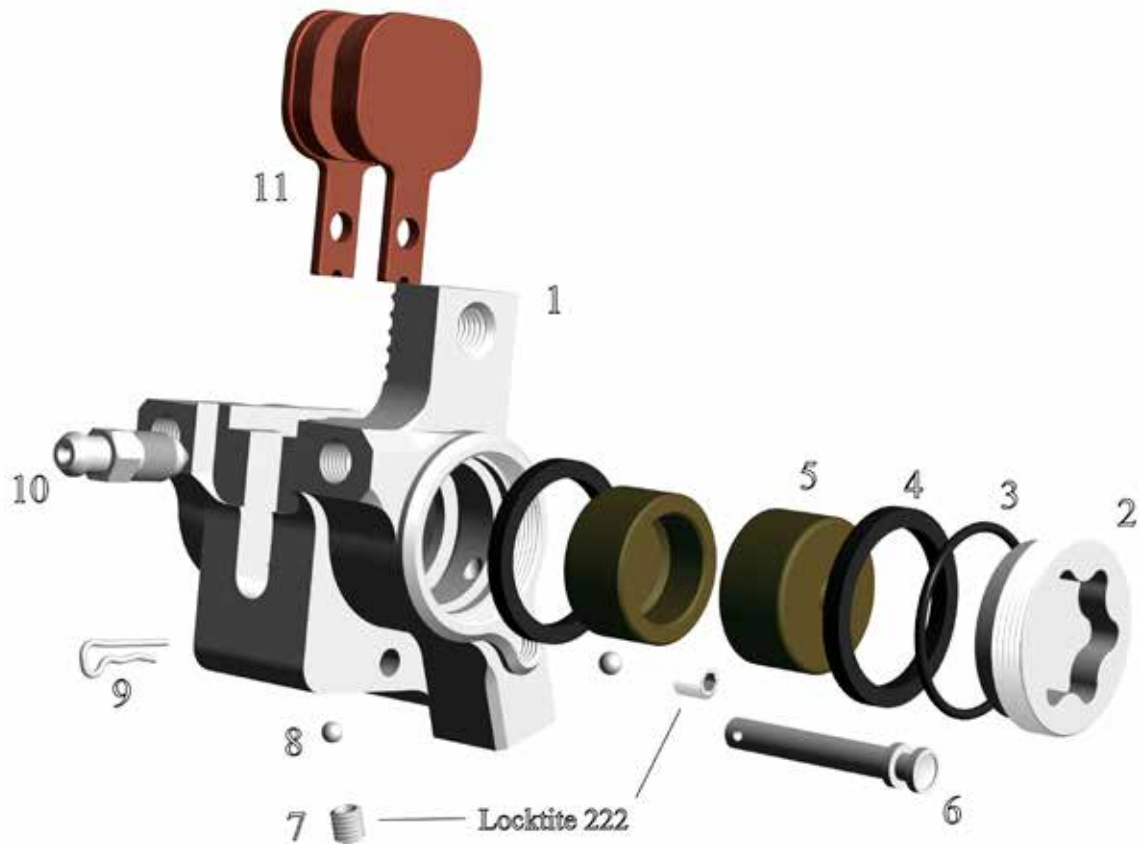

Pos No.	Part Number	Description	Qty
1	22-032	Body RH	1
	22-032	Body LH	1
3	91-0506-00	Screw M6 x 6 (Locktite™)	2
4	93-01-00400	Ball Ø 4 mm	2
5	22-101-00	Pin 5 x 31 mm	3
6	93-0310-060	Spring Pin 6 mm	3
7	29-001	Pads / Pair	3
8	22-103-00	Cap (032)	3
9	95-02-3887	O-ring Ø 32.1 x 1.6	3
10	95-04-030	Piston Seal Ø 30 mm	6
11	22-030-151	Piston Ø 30 x 15 mm	6
12	97-006-OA	Bleeder Bolt	2
13	22-016-01	Bleeder Hose Nipple	2
14	95-02-5551	O-ring 4.48 x 1.78	2
	27-006-OA	Seal Kit (3 No. 9 , 6 No. 10)	1

Pos No.	Part Number	Description	Qty
1	22-033	Body Outer	1
2	22-033	Body Inner	1
3	95-02-5551	O-ring Ø 4.48 x 1.78	1
4	SBS 523	Pads SBS / Pair	1
5	91-0506-00	Screw M6 x 6 (Locktite™)	1
6	93-01-00400	Ball Ø 4 mm	1
7	95-02-5551	O-ring Ø 4.48 x 1.78	2
8	22-016-01	Bleeder Hose Nipple	2
9	97-006-OA	Bleeder bolt	2
10	22-043-200	Piston Ø 43 mm	2
11	95-04-043	Piston Seal Ø 43 mm	2
12	91-0210-060	Bolt M10 x 60	2
13	22-105-00	Pin	2
	27-010-OA	Seal Kit (1 No. 3 , 2 No. 11)	1

Pos No.	Part Number	Description	Qty
1	22-034	Body RH	1
	22-034	Body LH	1
3	91-0506-00	Screw M6 x 6 (Locktite™)	2
4	93-01-00400	Ball Ø 4 mm	2
5	22-101-00	Pin 5 x 31 mm	3
6	93-0310-060	Spring Pin 6 mm	3
7	29-002	Pads / Pair	3
8	22-104-00	Cap (034)	3
9	95-02-3885	O-ring Ø 27.1 x 1.6	3
10	95-04-025	Piston Seal Ø 25 mm	6
11	22-025-130	Piston Ø 25 mm	6
12	97-006-OA	Bleeder Bolt	2
13	22-016-01	Bleeder Hose Nipple	2
14	95-02-5551	O-ring 4.48 x 1.78	2
	27-007-OA	Seal Kit (3 No. 9 , 6 No. 10)	1

Pos No.	Part Number	Description	Qty
1	22-034	Body RH	1
	22-034	Body LH	1
3	91-0506-00	Screw M6 x 6 (Locktite™)	2
4	93-01-00400	Ball Ø 4 mm	2
5	22-101-00	Pin 5 x 31 mm	3
6	93-0310-060	Spring Pin 6 mm	3
7	29-002	Pads / Pair	3
8	22-104-00	Cap (034)	3
9	95-02-3885	O-ring Ø 27.1 x 1.6	3
10	95-04-025	Piston Seal Ø 25 mm	6
11	22-025-130	Piston Ø 25 mm	6
12	97-210-01	Bleeder M8	1
13	91-0508-00	Screw M8 x 8	3
	27-007-OA	Seal Kit (3 No. 9 , 6 No. 10)	1