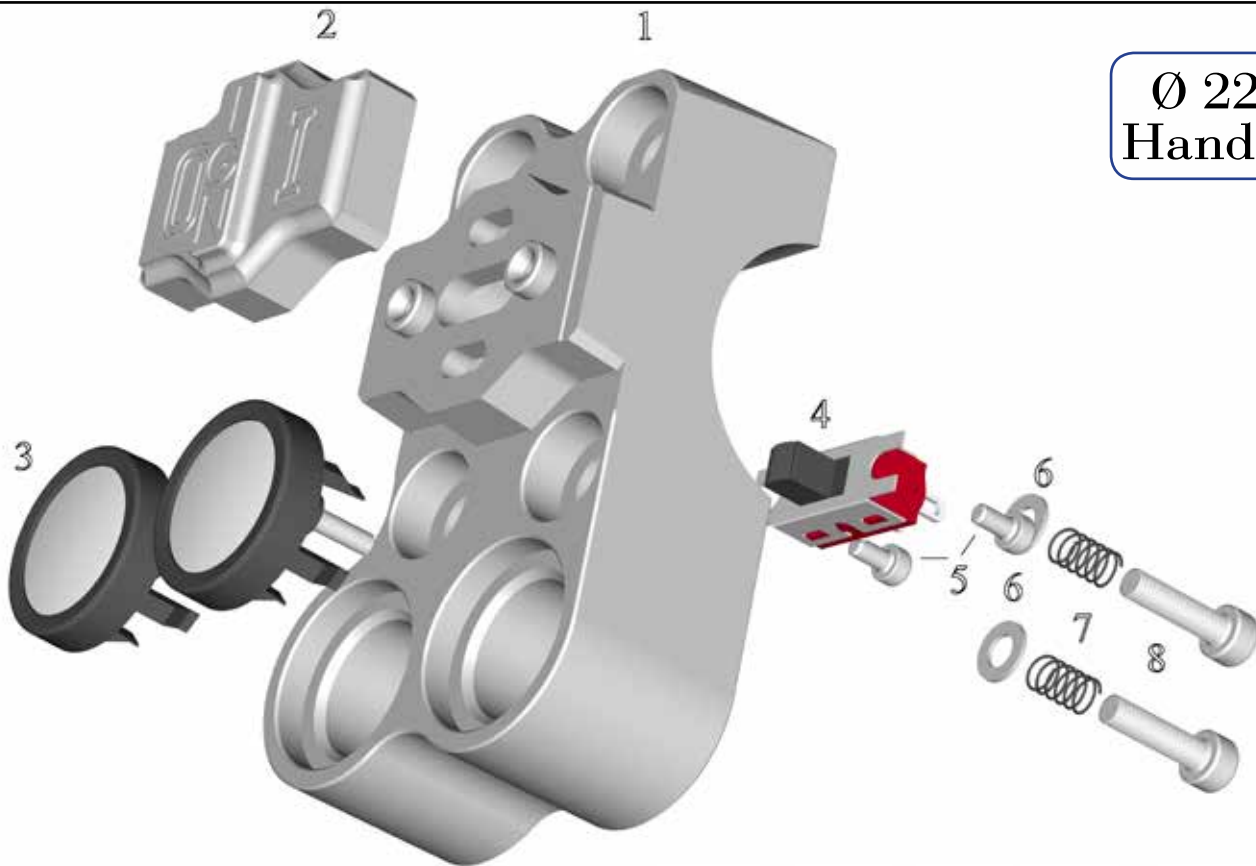

Ø 22mm
Handlebar

Pos No.	Part Number	Description	73-106-OA	73-106-OB	73-107-OA	73-108-OA	73-109-OA	73-110-OA
1	73-106-01	Body RH	1					
	73-106-02	Body LH		1				
	73-107-01	Body			1			
	73-108-01	Body				1		
	73-109-01	Body					1	
	73-110-01	Body						1
2	73-201-01/02	Slide button	1	1	1		1	
3	51-101-00	Push button (25mA)	2	2	1	2		1
4	51-102-00	Switch (6A)	1	1	1		1	
5	91-0102-004	Screw M2 x 4	2	2	2		2	
6	92-0103-0605	Washer	2	2	2		2	
7	98-03003-03010	Spring	2	2	2		2	
8	91-0103-012	Screw M3 x 12	2	2	2		2	
	91-0106-025	Screw M6 x 25	4	4	4	4	4	4