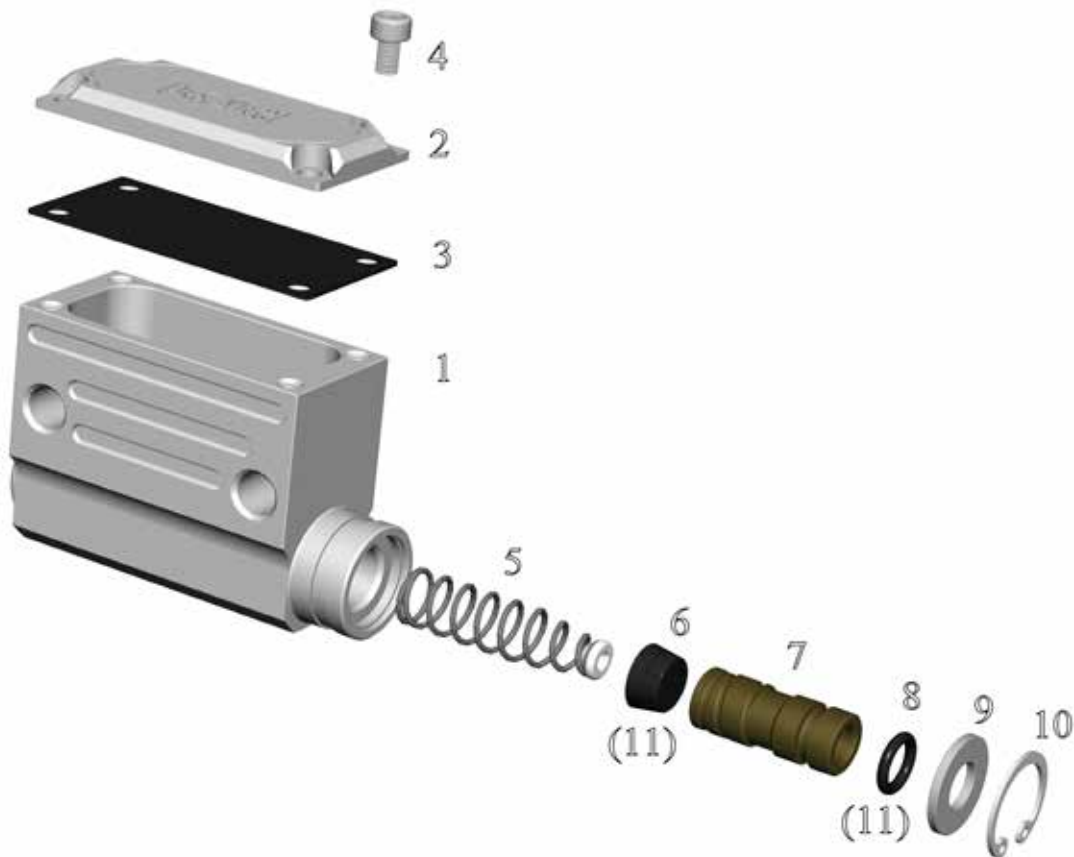

Pos No.	Part Number	Description	Qty
1	21-006-01	Body Ø 17.5 mm RH	1
	21-006-02	Body Ø 17.5 mm LH	1
2	21-006-03	Body Ø 14 mm RH	1
	21-006-04	Body Ø 14 mm LH	1
3	21-136-01	Banjo	1
4	21-120-00	Clamp	1
5	95-14-012	Washer	2
6	91-0106-035	Screw M6 x 35	1
7	91-0206	Nut M6	1
8	21-135-00	Banjo Bolt M12	1
9	91-0106-020	Screw M6 x 20	4
10	21-117-OA	Spring assy.	1
11	21-116-00	Seal Ø 17.5 mm	1
	21-123-00	Seal Ø 14 mm	1
12	21-111-00	Piston Ø 17.5 mm	1
	21-124-20	Piston Ø 14 mm	1
13	21-115-00	O-ring Ø 17.5 mm	1
	21-125-00	O-ring Ø 14 mm	1
14	21-005-13	Washer Ø 17.5 mm	1
	21-005-14	Washer Ø 14 mm	1
15	92-1022-001	Circlip Ø 22 mm	1
16	21-126-OA	Adjustm. piece assy.	1
17	21-108-00	Lever	1
18	21-132-00	Pivot	1
19	21-133-00	Adjustment nut	1
20	95-02-5189	O-ring 6.07 x 1.78	1
21	91-0506-00	Screw M6 x 6	1
(22)	21-116-OA	Seal Kit Ø 17.5 mm	1
	21-123-OA	Seal Kit Ø 14 mm	1

Pos No.	Part Number	Description	Qty
1	21-007-01	Body	1
2	21-007-02	Cylinder	1
3	21-007-03	Clamp	1
4	21-007-04	Pin Ø 6 x 30	1
5	91-0106-020	Screw M6 x 20	4
6	91-0106-035	Screw M6 x 35	1
7	91-0206	Nut M6	1
8	21-117-OA	Spring Assy.	1
9	21-116-00	Seal Ø17.5 mm	1
10	21-111-00	Piston Ø 17.5 mm	1
11	21-115-00	O-ring Ø 17.5 mm	1
12	21-005-13	Washer	1
13	92-1022-001	Circlip Ø22 mm	1
14	21-126-OA	Adjustm. piece assy.	1
15	21-108-00	Lever	1
	21-137-OA	Lever Adjustable	1
16	21-132-00	Pivot	1
17	95-02-5189	O-ring 6.07 x 1.78	1
18	21-133-00	Adjustment Nut	1
19	91-0506-00	Screw M6 x 6	1
20	21-136-01	Banjo	1
21	95-14-012	Washer	2
22	21-135-00	Banjo Bolt M12	1
	21-116-OA	Seal Kit Ø 17.5 mm (1 No.9 , 1 No.11)	1