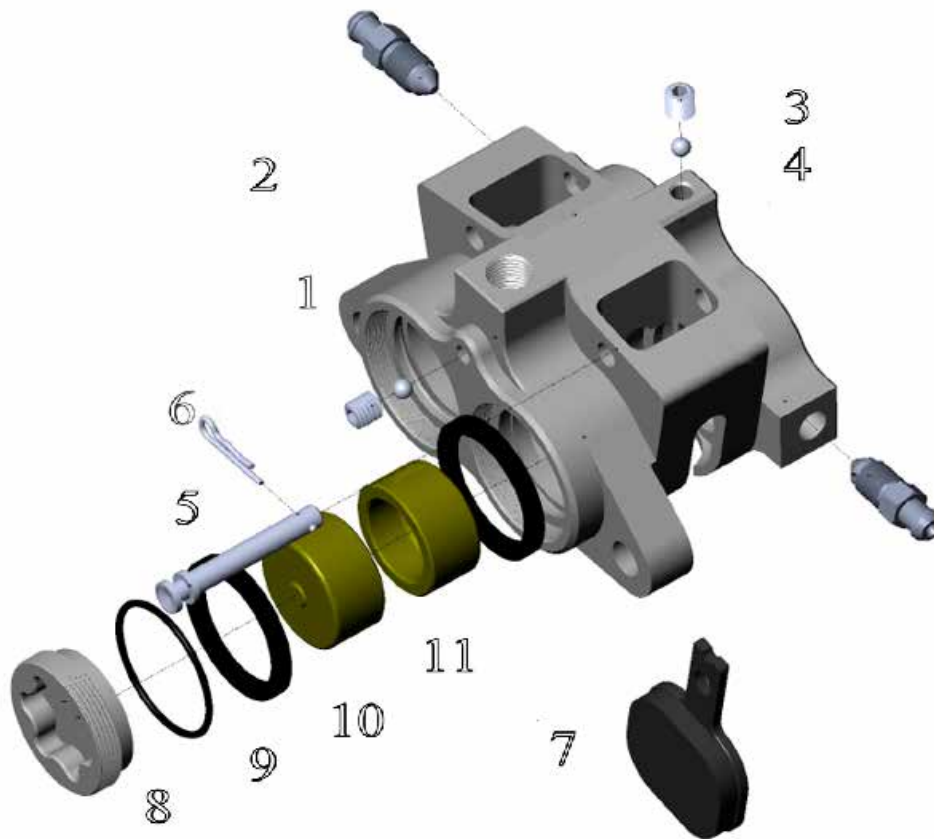

Pos No.	Part Number	Description	Qty	Pos No.	Part Number	Description	Qty
1	22-046-01	Body Outer	1	12	94-0208-OA	Rose-joint Assy.	1
2	91-0108-045	Bolt M8x45	4	(13)	94-0208-01	Rose-joint M8 (male)	1
3	97-210-01	Bleed Bolt M8	3	(14)	91-0108	Nut M8	1
4	95-04-025	Piston Seal Ø 25 mm	6	(15)	94-0208-02	Rose-joint M8 (female)	1
5	95-02-5551	O-ring 4.48x1.78	1	16	95-02-1786	O-ring 12x2	1
6	22-025-131	Piston Ø 25 mm	6	17	97-015-OA	Fitting M8x1	1
7	22-046-02	Body Inner	1	18	95-14-008	Washer 8 mm	1
8	93-01-00400	Ball Ø 4 mm	2	19	91-0208	Nut M8	1
9	91-0506-00	Screw M6x6 (Locktite™)	2		27-013-OA	Seal Kit (6 No.4, 1 No. 5)	1
10	29-002	Pads / Pair	3				
11	91-0108-035	Bolt M8x35	1				

Pos No.	Part Number	Description	Qty
1	22-047	Body	1
2	97-006-OA	Bleeder Bolt	2
3	91-0506-00	Screw M6 x 6 (Loctite™)	6
4	93-01-00400	Ball Ø 4 mm	6
5	22-101-00	Pin 5 x 31 mm	2
6	93-0310-060	Spring Pin 6 mm	2
7	29-001	Pads / Pair	2
8	22-103-10	Cap (034)	2
9	95-02-3716	O-ring Ø 37.1 x 1.6	2
10	22-034-170	Piston Ø 34	4
11	95-04-034	Piston Seal Ø 34 mm	2

Pos No.	Part Number	Description	Qty
1	22-048	Body RH	1
2	97-210-01	Bleeder M8	2
3	91-0506-00	Screw M6 x 6 (Locktite™)	2
4	93-01-00400	Ball Ø 4 mm	2
5	22-101-00	Pin 5 x 31 mm	2
6	93-0310-060	Spring Pin 6 mm	2
7	29-002	Pads / Pair	2
8	22-104-00	Cap (034)	2
9	95-02-3885	O-ring Ø 27.1 x 1.6	2
10	95-04-025	Piston Seal Ø 25 mm	4
11	22-025-130	Piston Ø 25 mm	4

Pos No.	Part Number	Description	Qty
1	22-048	Body RH	1
2	97-210-01	Bleeder M8	2
3	91-0506-00	Screw M6 x 6 (Locktite™)	3
4	93-01-00400	Ball Ø 4 mm	3
5	22-101-00	Pin 5 x 31 mm	2
6	93-0310-060	Spring Pin 6 mm	2
7	29-002	Pads / Pair	2
8	22-104-00	Cap (034)	2
9	95-02-3885	O-ring Ø 27.1 x 1.6	2
10	95-04-025	Piston Seal Ø 25 mm	4
11	22-025-130	Piston Ø 25 mm	4