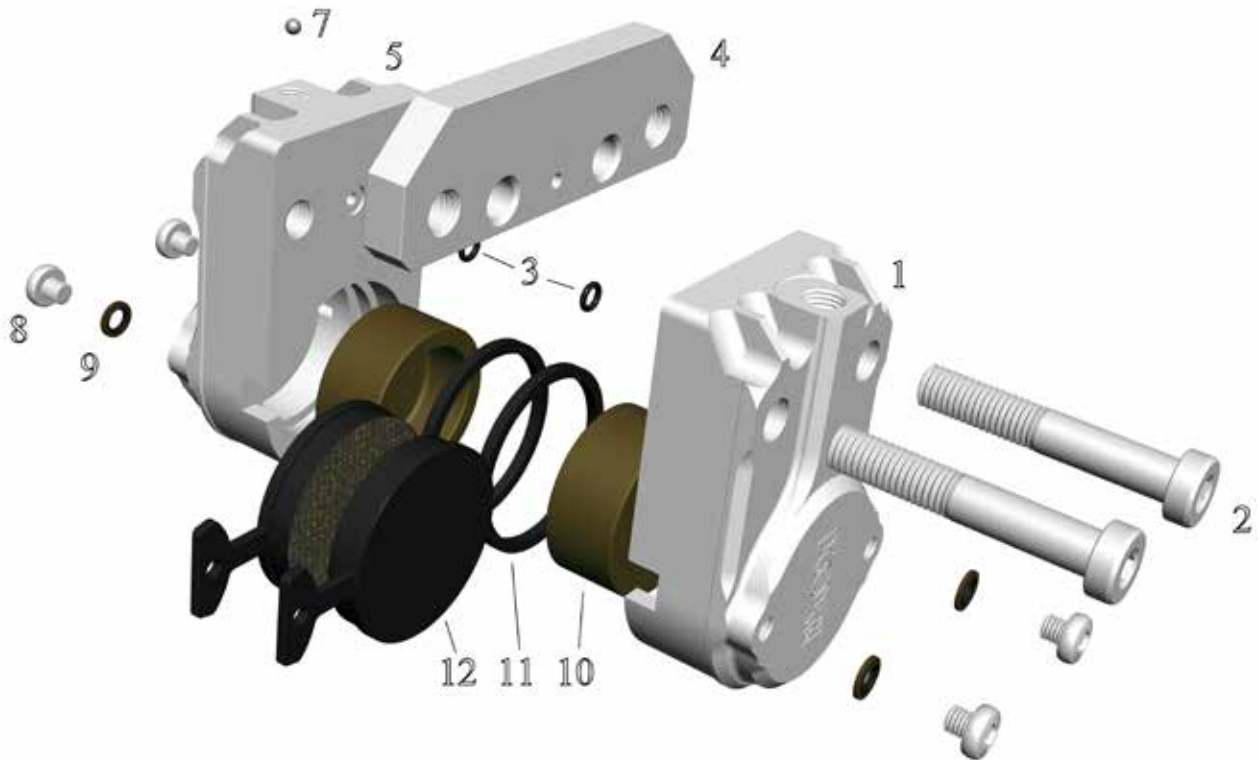

Pos No.	Part Number	Description	Qty
1	21-137-00	Lever part one	1
2	21-138-00	Bolt	1
3	93-0212-00	Split pin	1
4	21-139-00	Lever part two	1
5	21-140-00	Nut M7 x 1	1
6	21-141-00	Adjust screw	1
7	21-140-01	Nut M7 x 1 LH	1
8	98-03003-03010	Spring	1
9	93-01-00475	Ball Ø 4.75 mm	1

Locktite 222 — 4

Pos No.	Part Number	Description	Qty
1	22-023-01	Body Outer	1
2	95-02-5551	O-ring 4.48 x 1.78	2
3	22-023-02	Body Inner	1
4	91-0506-00	Screw M6 x 6 (Locktite™)	1
5	93-01-00400	Ball Ø 4 mm	1
6	91-0806-006	Bleeder Screw M6 x 6	4
7	95-14-006	Washer	4
8	22-043-200	Piston Ø 43 mm	2
9	95-04-043	Piston Seal Ø 43 mm	2
10	SBS 504	Pads SBS / Pair	1
	27-009-OA	Seal Kit (2 No.2 , 2 No. 9)	1

Pos No.	Part Number	Description	Qty
1	22-025	Body Outer	1
2	91-0308-055	Bolt M8 x 55	2
3	91-0308-045	Bolt M8 x 45	1
4	93-0650-046	Pin 5 x 46	2
5	97-006-OA	Bleeder Bolt	2
6	95-04-034	Piston Seal Ø 34 mm	4
7	22-034-170	Piston Ø 34 mm	4
8	95-02-5551	O-ring 4.48 x 1.78	1
9	93-0310-060	Spring Pin	2
10	22-025	Body Inner	1
11	93-01-00400	Ball Ø 4 mm	1
12	91-0506-00	Screw M6 x 6	1
13	22-016-01	Bleeder Hose Nipple	2
14	95-02-5551	O-ring 4.48 x 1.78	2
15	SBS 519	Pads SBS / Pair	2
	FDB 207	Pads Ferodo / Pair	2
	27-005-OA	Seal Kit (4 No.6 , 1 No.8)	1

Locktite 222 — 6

Pos No.	Part Number	Description	Qty
1	22-026-01	Body Outer	1
2	91-0210-060	Bolt M10 x 60	2
3	95-02-5551	O-ring 4.48 x 1.78	2
4	22-026-03	Bracket	1
5	22-026-02	Body Inner	1
6	91-0506-00	Screw M6 x 6 (Locktite™)	1
7	93-01-00400	Ball Ø 4 mm	1
8	91-0806-006	Bleeder Screw M6 x 6	4
9	95-14-006	Washer	4
10	22-043-200	Piston Ø 43 mm	2
11	95-04-043	Piston Seal Ø 43 mm	2
12	SBS 504	Pads SBS / Pair	1
	27-009-OA	Seal Kit (2 No.3 , 2 No. 11)	1