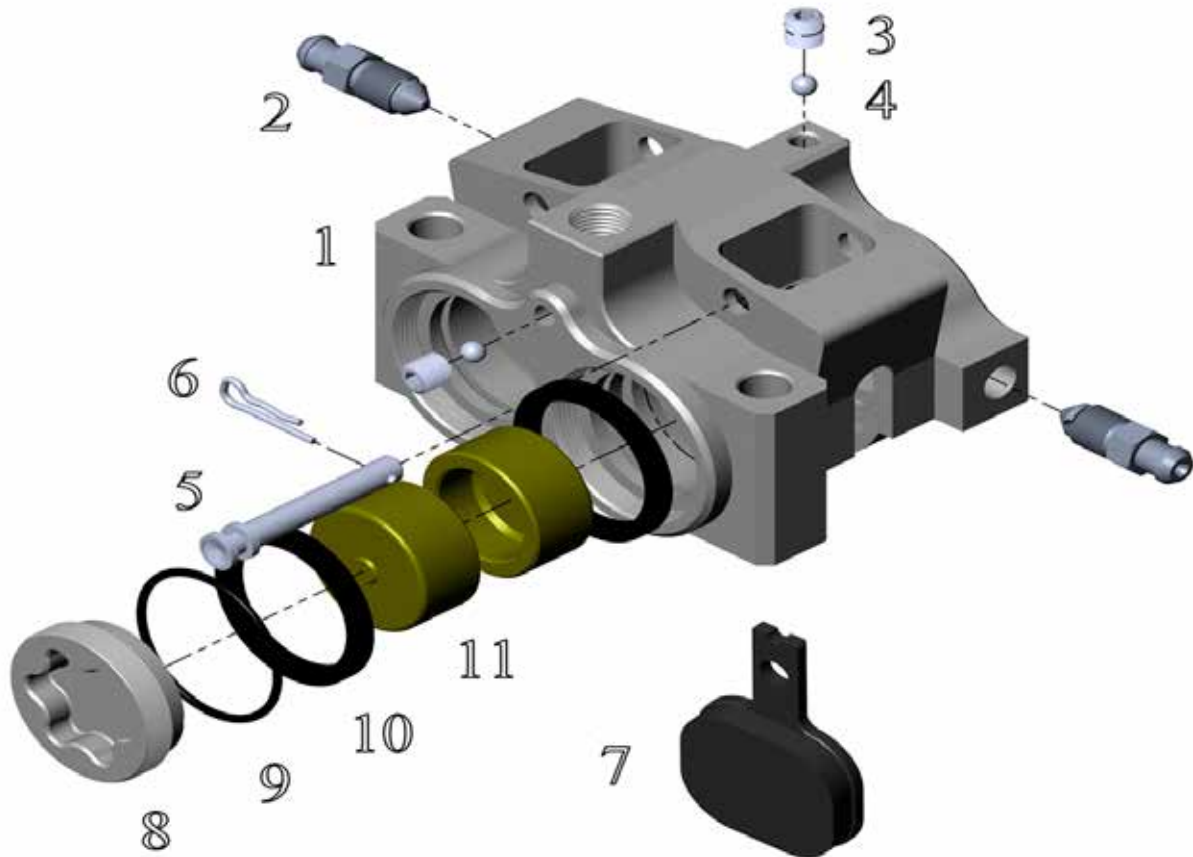

Pos No.	Part Number	Description	Qty
1	22-043	Body Outer	1
2	91-0108-045	Bolt M8 x 45	3
3	22-101-00	Pin 5 x 31	2
4	97-210-01	Bleed Bolt M8	2
5	95-04-025	Piston Seal Ø 25 mm	4
6	95-02-5551	O-ring 4.48 x 1.78	1
7	22-025-131	Piston Ø 25 mm	4
8	22-043	Body Inner	1
9	93-0310-060	Spring Pin 6 mm	2
10	93-01-00400	Ball Ø 4 mm	1
11	91-0506-00	Screw M6 x 6 (Locktite™)	1
12	29-002	Pads / Pair	2
	27-011-OA	Seal Kit (4 No.5 , 1 No. 6)	1

Pos No.	Part Number	Description	Qty
1	22-044	Body RH	1
	22-044	Body LH	1
3	91-0506-00	Screw M6 x 6 (Locktite™)	6
4	93-01-00400	Ball Ø 4 mm	6
5	22-101-00	Pin 5 x 31 mm	3
6	93-0310-060	Spring Pin 6 mm	3
7	29-001	Pads / Pair	3
8	22-103-00	Cap (032)	3
9	95-02-3887	O-ring Ø 32.1 x 1.6	3
10	95-04-030	Piston Seal Ø 30 mm	6
11	22-030-151	Piston Ø 30 x 15 mm	6
12	97-210-01	Bleeder M8	2
	27-006-OA	Seal Kit (3 No. 9 , 6 No. 10)	1

Pos No.	Part Number	Description	Qty	Pos No.	Part Number	Description	Qty
1	22-046-01	Body Outer	1	12	94-0208-OA	Rose-joint Assy.	1
2	91-0108-045	Bolt M8x45	4	(13)	94-0208-01	Rose-joint M8 (male)	1
3	97-210-01	Bleed Bolt M8	3	(14)	91-0108	Nut M8	1
4	95-04-025	Piston Seal Ø 25 mm	6	(15)	94-0208-02	Rose-joint M8 (female)	1
5	95-02-5551	O-ring 4.48x1.78	1	16	95-02-1786	O-ring 12x2	1
6	22-025-131	Piston Ø 25 mm	6	17	97-015-OA	Fitting M8x1	1
7	22-046-02	Body Inner	1	18	95-14-008	Washer 8 mm	1
8	93-01-00400	Ball Ø 4 mm	2	19	91-0208	Nut M8	1
9	91-0506-00	Screw M6x6 (Locktite™)	2		27-013-OA	Seal Kit (6 No.4, 1 No. 5)	1
10	29-002	Pads / Pair	3				
11	91-0108-035	Bolt M8x35	1				

Pos No.	Part Number	Description	Qty
1	22-047	Body	1
2	97-006-OA	Bleeder Bolt	2
3	91-0506-00	Screw M6 x 6 (Loctite™)	6
4	93-01-00400	Ball Ø 4 mm	6
5	22-101-00	Pin 5 x 31 mm	2
6	93-0310-060	Spring Pin 6 mm	2
7	29-001	Pads / Pair	2
8	22-103-10	Cap (034)	2
9	95-02-3716	O-ring Ø 37.1 x 1.6	2
10	22-034-170	Piston Ø 34	4
11	95-04-034	Piston Seal Ø 34 mm	2