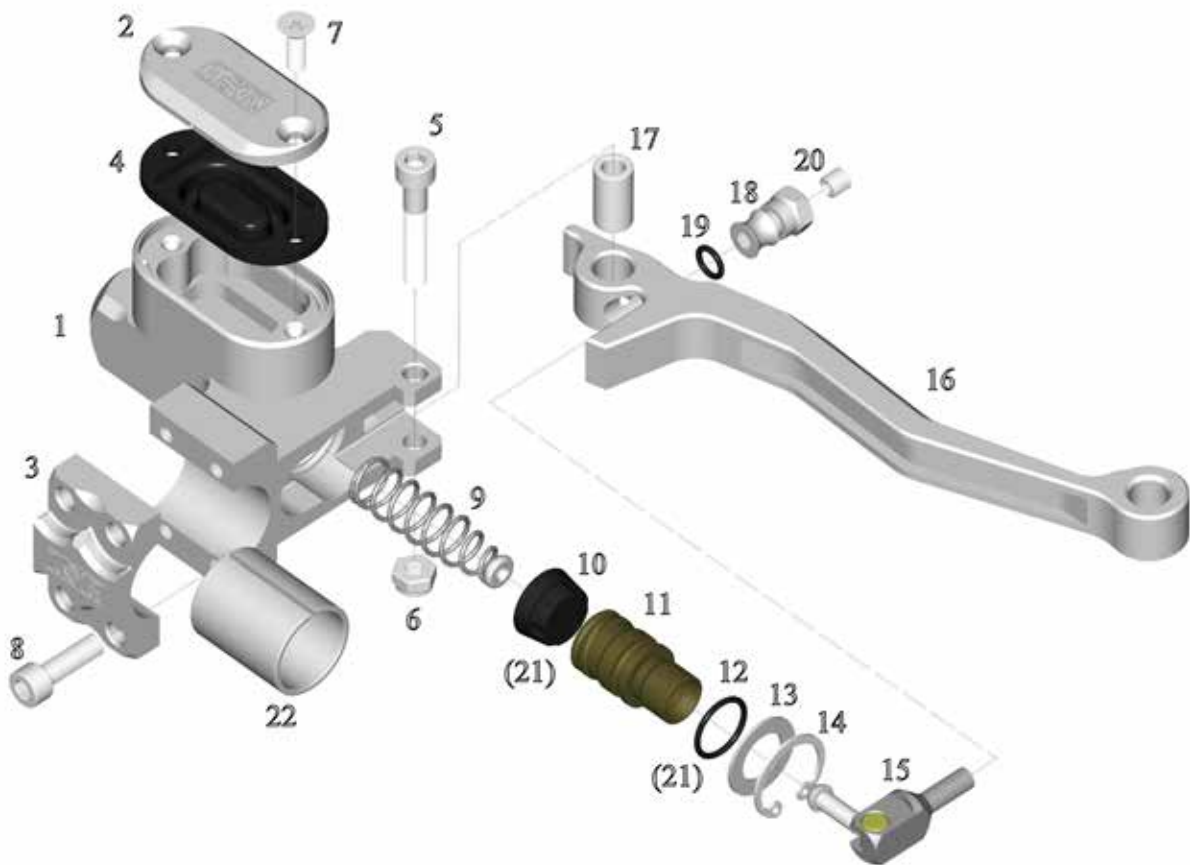

Pos No.	Part Number	Description	Qty	Pos No.	Part Number	Description	Qty
1	21-011-01	Body Ø 17.5 mm RH (1" -oa)	1	11	21-111-00	Piston Ø 17.5 mm	1
	21-011-02	Body Ø 17.5 mm LH (1" -ob)	1		21-124-20	Piston Ø 14 mm	1
	21-011-03	Body Ø 14 mm RH (1" -oc)	1	12	21-115-00	O-ring Ø 17.5 mm	1
	21-011-04	Body Ø 14 mm LH (1" -od)	1		21-125-00	O-ring Ø 14 mm	1
	21-011-05	Body Ø 17.5 mm RH (22mm -oi)		13	21-005-13	Washer Ø 17.5 mm	1
	21-011-06	Body Ø 17.5 mm LH (22mm -oj)			21-005-14	Washer Ø 14 mm	1
	21-011-07	Body Ø 14 mm RH (22mm -ok)	1	14	92-1022-001	Circlip Ø 22 mm	1
	21-011-08	Body Ø 14 mm LH (22mm -ol)	1	15	21-126-OA	Adjustm. piece assy.	1
2	21-129-00	Cover	1	16	21-108-00	Lever	1
3	21-128-00	Clamp 1" Handlebar	1	17	21-132-00	Pivot	1
	21-120-00	Clamp 22 mm Handlebar	1	18	21-133-00	Adjustment nut	
4	21-142-00	Gasket	1	19	95-02-5189	O-ring 6.07 x 1.78	1
5	91-0106-035	Screw M6 x 35	1	20	91-0506-00	Screw M6 x 6	1
6	91-0206	Nut M6	1	(21)	21-116-OA	Seal Kit Ø 17.5 mm	1
7	91-0705-014	Screw M5 x 14	2		21-123-OA	Seal Kit Ø 14mm	1
8	91-0106-020	Screw M6 x 20	4	Accessory for -OA,-OB,-OC,-OD			
9	21-117-OA	Spring assy.	1	22	21-150-00	Spacer 1"- 22 mm	1
10	21-116-00	Seal Ø 17.5 mm	1				
	21-123-00	Seal Ø 14 mm	1