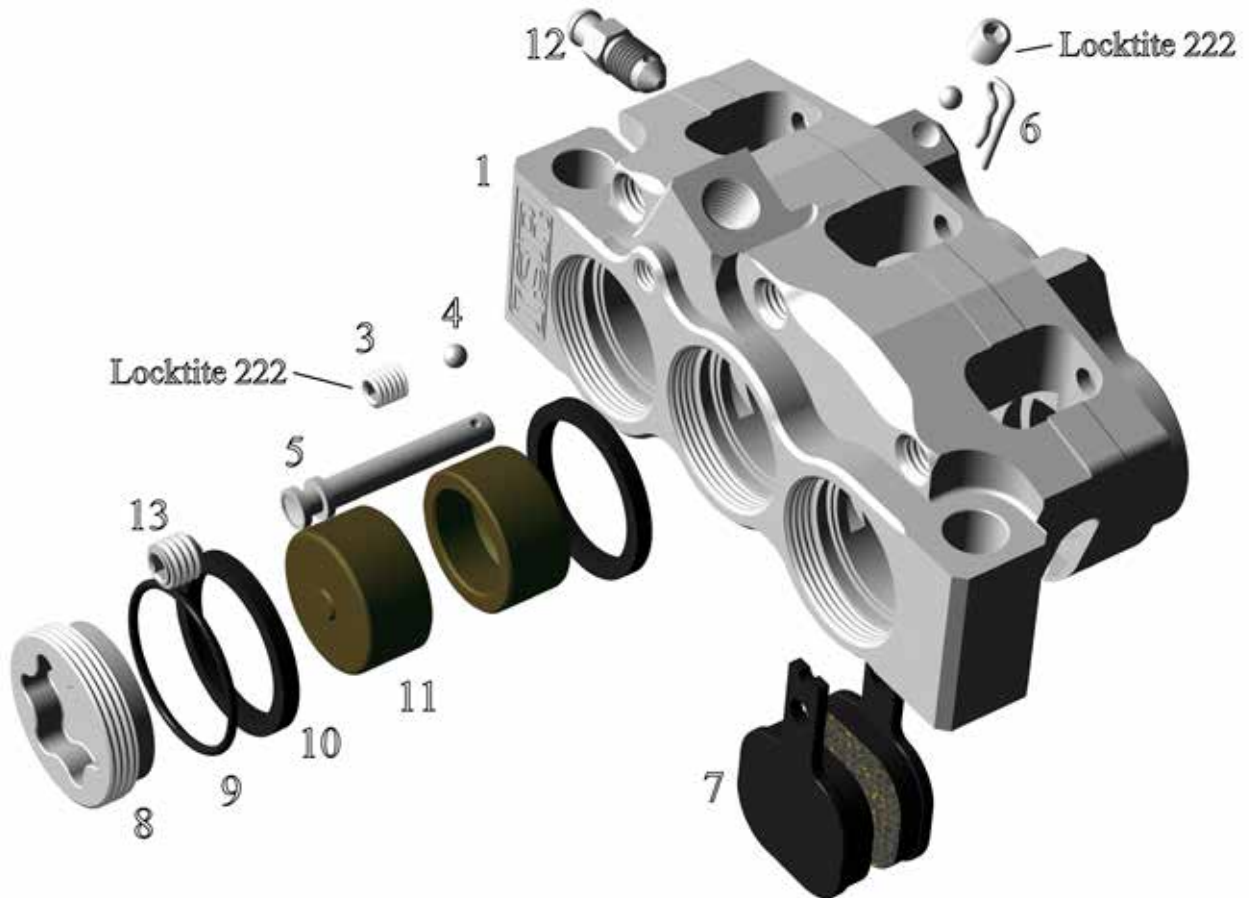

Pos No.	Part Number	Description	Qty
1	22-030-	Body Outer	1
2	94-0125-2820	Sleeve Ø 25 mm	1
3	97-006-OA	Bleed Bolt	2
4	22-030-	Body Inner	1
5	22-043-200	Piston Ø 43 mm	2
6	95-04-043	Piston Seal Ø 43 mm	2
7	FDB 342	Pads Ferodo / Pair	1
	SBS 523	Pads SBS / Pair	1
8	95-02-5551	O-ring 4.48 x 1.78	1
9	93-01-00400	Ball Ø 4 mm	2
10	91-0506-00	Screw M6 x 6 (Locktite™)	2
11	91-0210-060	Bolt M10 x 60	2
12	22-105-00	Pin	2
13	22-016-01	Bleeder Hose Nipple	2
14	95-02-5551	O-ring 4.48 x 1.78	2
	27-010-OA	Seal Kit (2 No.6 , 1 No. 8)	1

Pos No.	Part Number	Description	Qty
1	22-032	Body RH	1
	22-032	Body LH	1
3	91-0506-00	Screw M6 x 6 (Locktite™)	2
4	93-01-00400	Ball Ø 4 mm	2
5	22-101-00	Pin 5 x 31 mm	3
6	93-0310-060	Spring Pin 6 mm	3
7	29-001	Pads / Pair	3
8	22-103-00	Cap (032)	3
9	95-02-3887	O-ring Ø 32.1 x 1.6	3
10	95-04-030	Piston Seal Ø 30 mm	6
11	22-030-151	Piston Ø 30 x 15 mm	6
12	97-006-OA	Bleeder Bolt	2
13	22-016-01	Bleeder Hose Nipple	2
14	95-02-5551	O-ring 4.48 x 1.78	2
	27-006-OA	Seal Kit (3 No. 9 , 6 No. 10)	1

Pos No.	Part Number	Description	Qty
1	22-033	Body Outer	1
2	22-033	Body Inner	1
3	95-02-5551	O-ring Ø 4.48 x 1.78	1
4	SBS 523	Pads SBS / Pair	1
5	91-0506-00	Screw M6 x 6 (Locktite™)	1
6	93-01-00400	Ball Ø 4 mm	1
7	95-02-5551	O-ring Ø 4.48 x 1.78	2
8	22-016-01	Bleeder Hose Nipple	2
9	97-006-OA	Bleeder bolt	2
10	22-043-200	Piston Ø 43 mm	2
11	95-04-043	Piston Seal Ø 43 mm	2
12	91-0210-060	Bolt M10 x 60	2
13	22-105-00	Pin	2
	27-010-OA	Seal Kit (1 No. 3 , 2 No. 11)	1

Pos No.	Part Number	Description	Qty
1	22-034	Body RH	1
	22-034	Body LH	1
3	91-0506-00	Screw M6 x 6 (Locktite™)	2
4	93-01-00400	Ball Ø 4 mm	2
5	22-101-00	Pin 5 x 31 mm	3
6	93-0310-060	Spring Pin 6 mm	3
7	29-002	Pads / Pair	3
8	22-104-00	Cap (034)	3
9	95-02-3885	O-ring Ø 27.1 x 1.6	3
10	95-04-025	Piston Seal Ø 25 mm	6
11	22-025-130	Piston Ø 25 mm	6
12	97-006-OA	Bleeder Bolt	2
13	22-016-01	Bleeder Hose Nipple	2
14	95-02-5551	O-ring 4.48 x 1.78	2
	27-007-OA	Seal Kit (3 No. 9 , 6 No. 10)	1