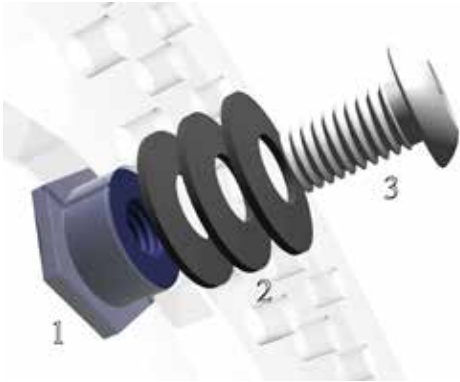

SPARE PARTS

Brake Disc Buttons

Individual Parts

1	23-101-00
2	92-0206-0715 (3)
3	91-0906-010

Qty.	Part Numbers
1	23-101-OA
5	23-101-OA-05
6	23-101-OA-06
8	23-101-OA-08
10	23-101-OA-10