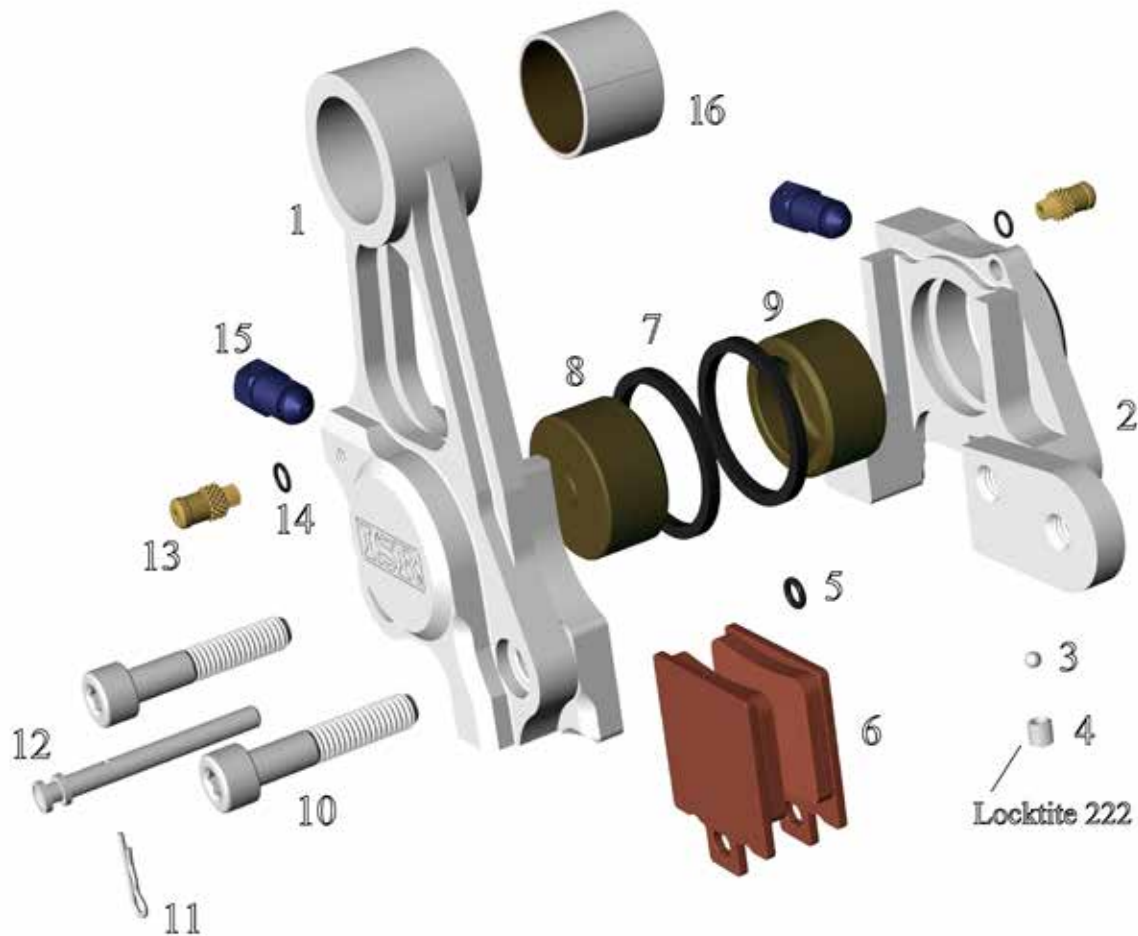

Pos No.	Part Number	Description	Qty
1	22-029	Body Outer	1
2	22-029	Body Inner	1
3	93-01-00400	Ball Ø 4 mm	1
4	91-0506-00	Screw M6 x 6 (Locktite™)	1
5	95-02-5551	O-ring 4.48 x 1.78	1
6	SBS 519	Pads SBS / Pair	1
7	95-04-034	Piston Seal Ø 34 mm	2
8	22-034-170	Piston Ø 34 mm	1
9	22-034-150	Piston Ø 34 mm (short)	1
10	91-0308-040	Bolt M8 x 40	2
11	93-0310-060	Spring Pin 6 mm	1
12	93-0650-046	Pin 5 x 46	1
13	22-016-01	Bleeder Hose Nipple	2
14	95-02-5551	O-ring 4.48 x 1.78	2
15	97-006-OA	Bleed Bolt	2
16	94-0125-2820	Sleeve Ø 25 mm	1
	27-008-OA	Seal Kit (1 No.5 , 2 No. 7)	1